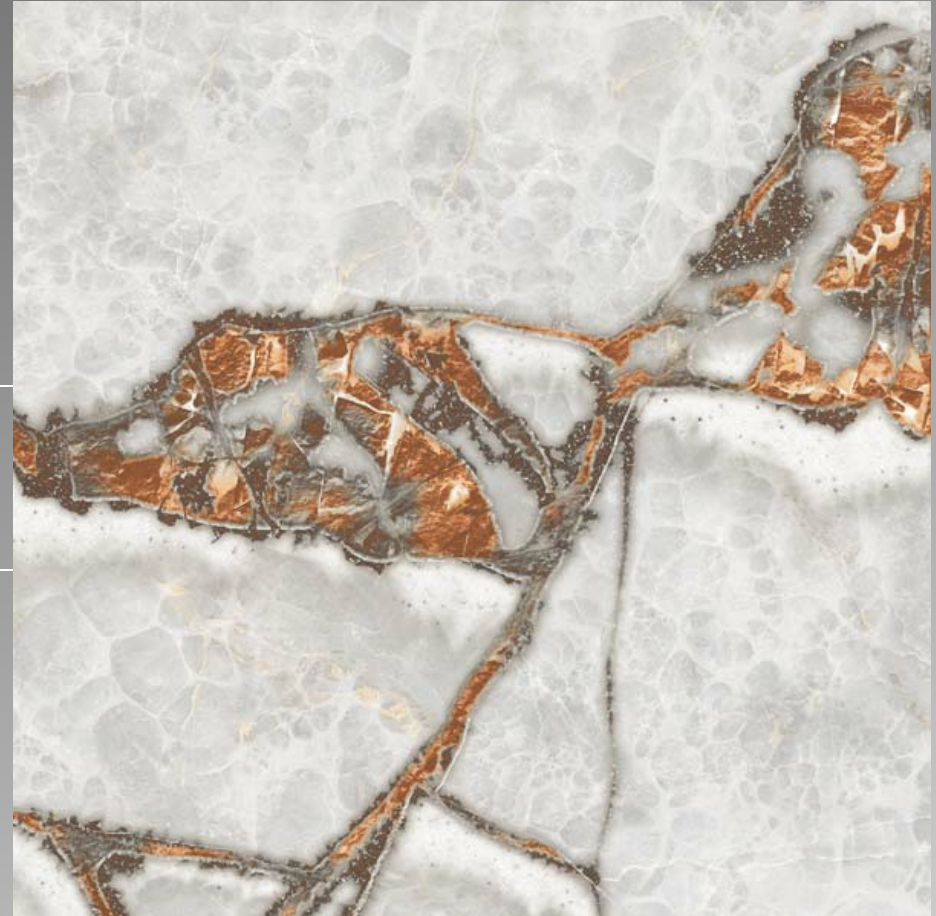

600x600mm | 8.5mm Thickness | 6 Face

SPARKO 14

Finish

SUGAR + CARVING

600x600mm | 8.5mm Thickness | 6 Face

SPARKO 15

Finish

SUGAR + CARVING