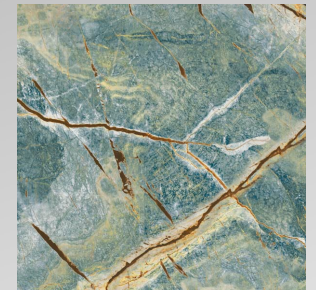

600x600mm | 8.5mm Thickness | 6 Face

SPARKO 12

Finish

SUGAR + CARVING

600x600mm | 8.5mm Thickness | 6 Face

SPARKO 13

Finish

SUGAR + CARVING