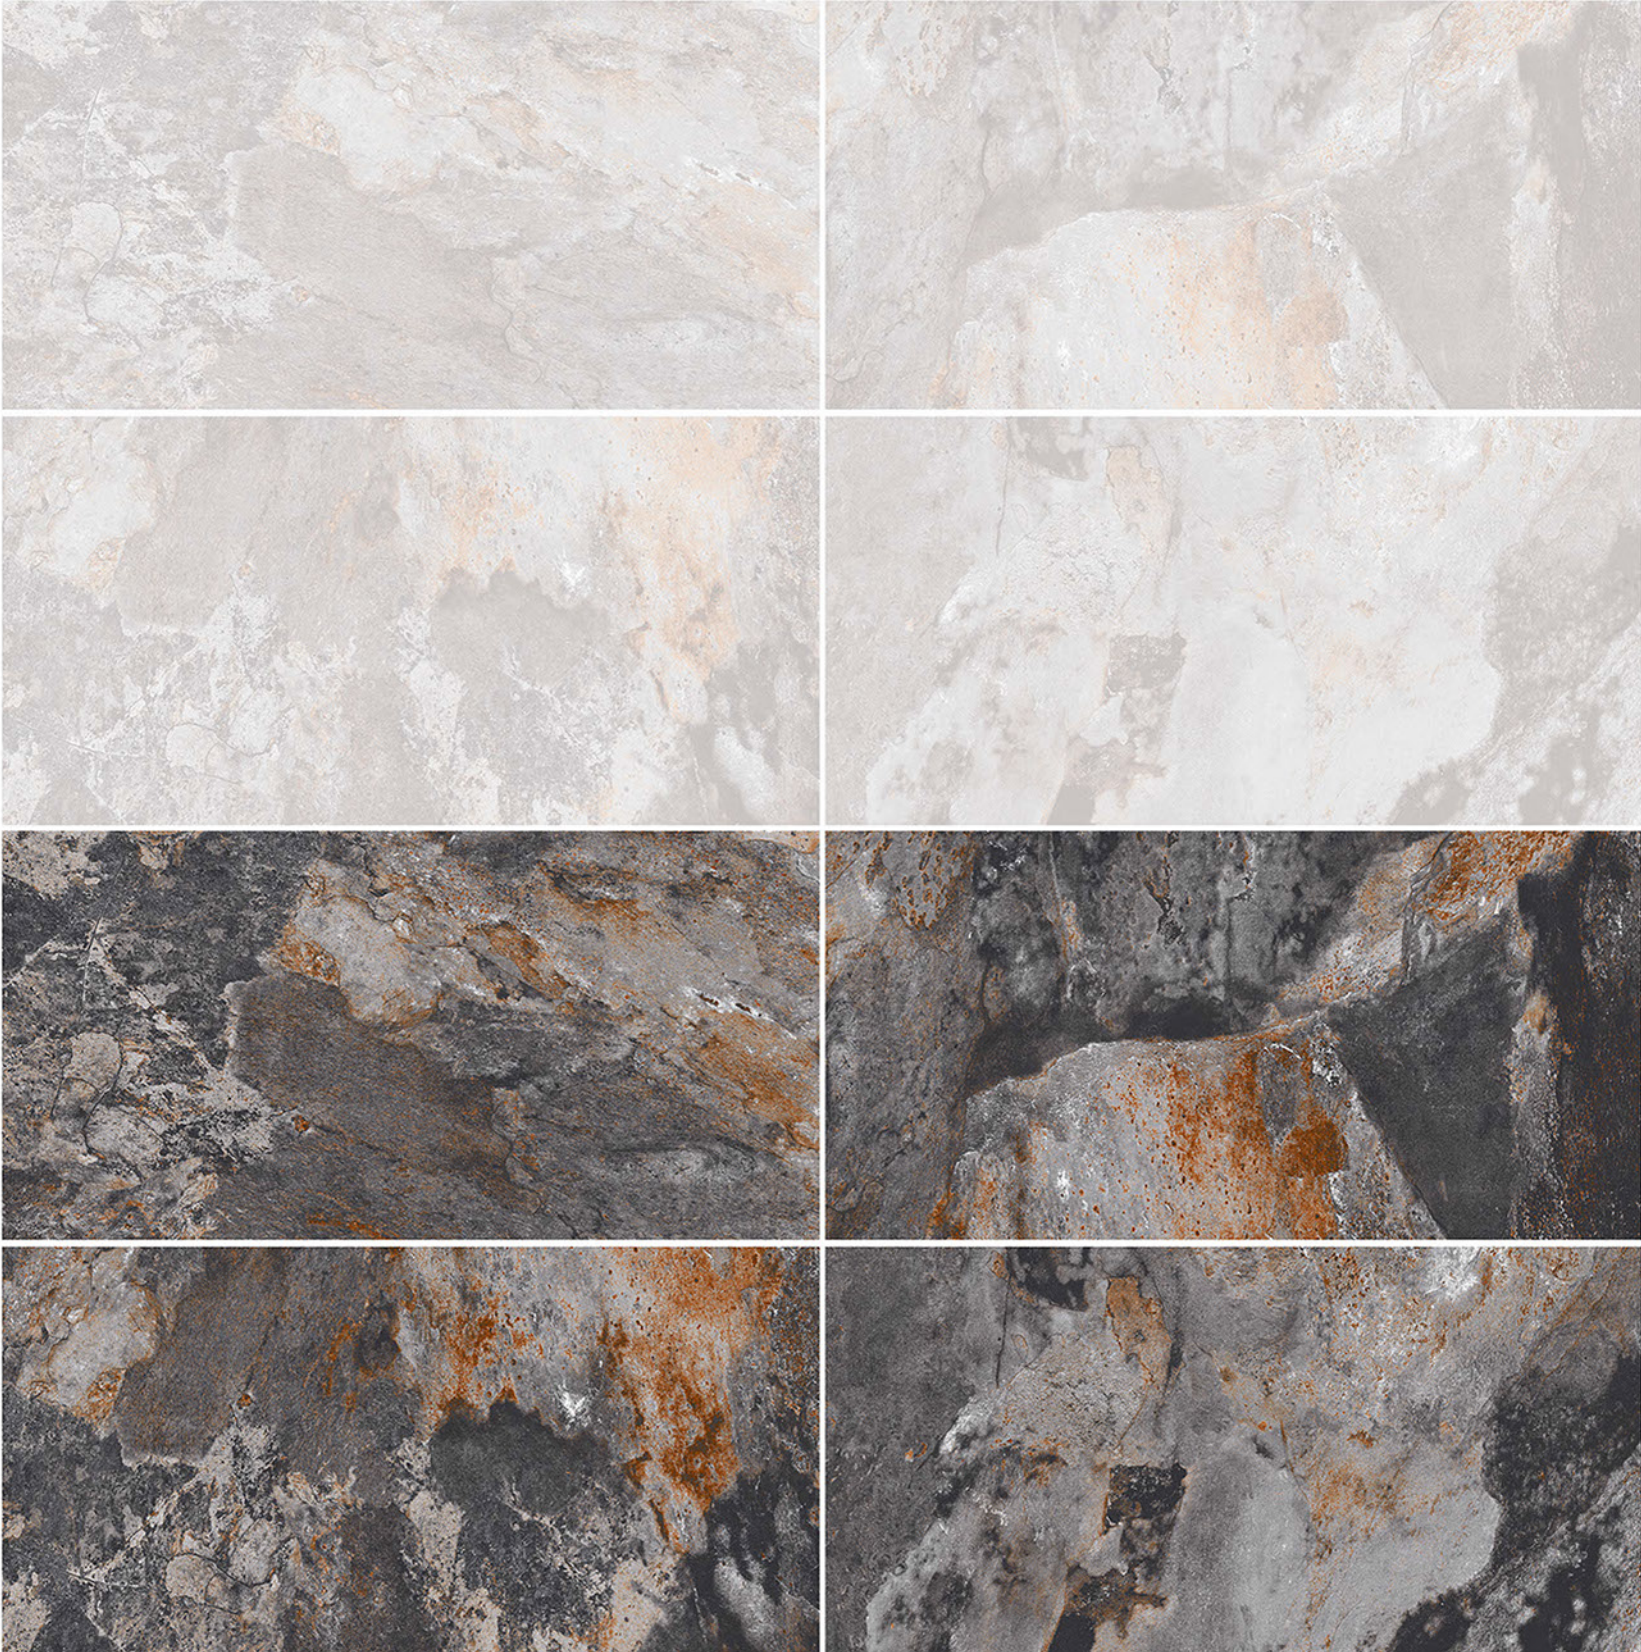

MARBLE-21-L
MARBLE-21-D

RUSTIC SERIES

MATT FINISH
300X600 MM

MARBLE-22-L
MARBLE-22-D