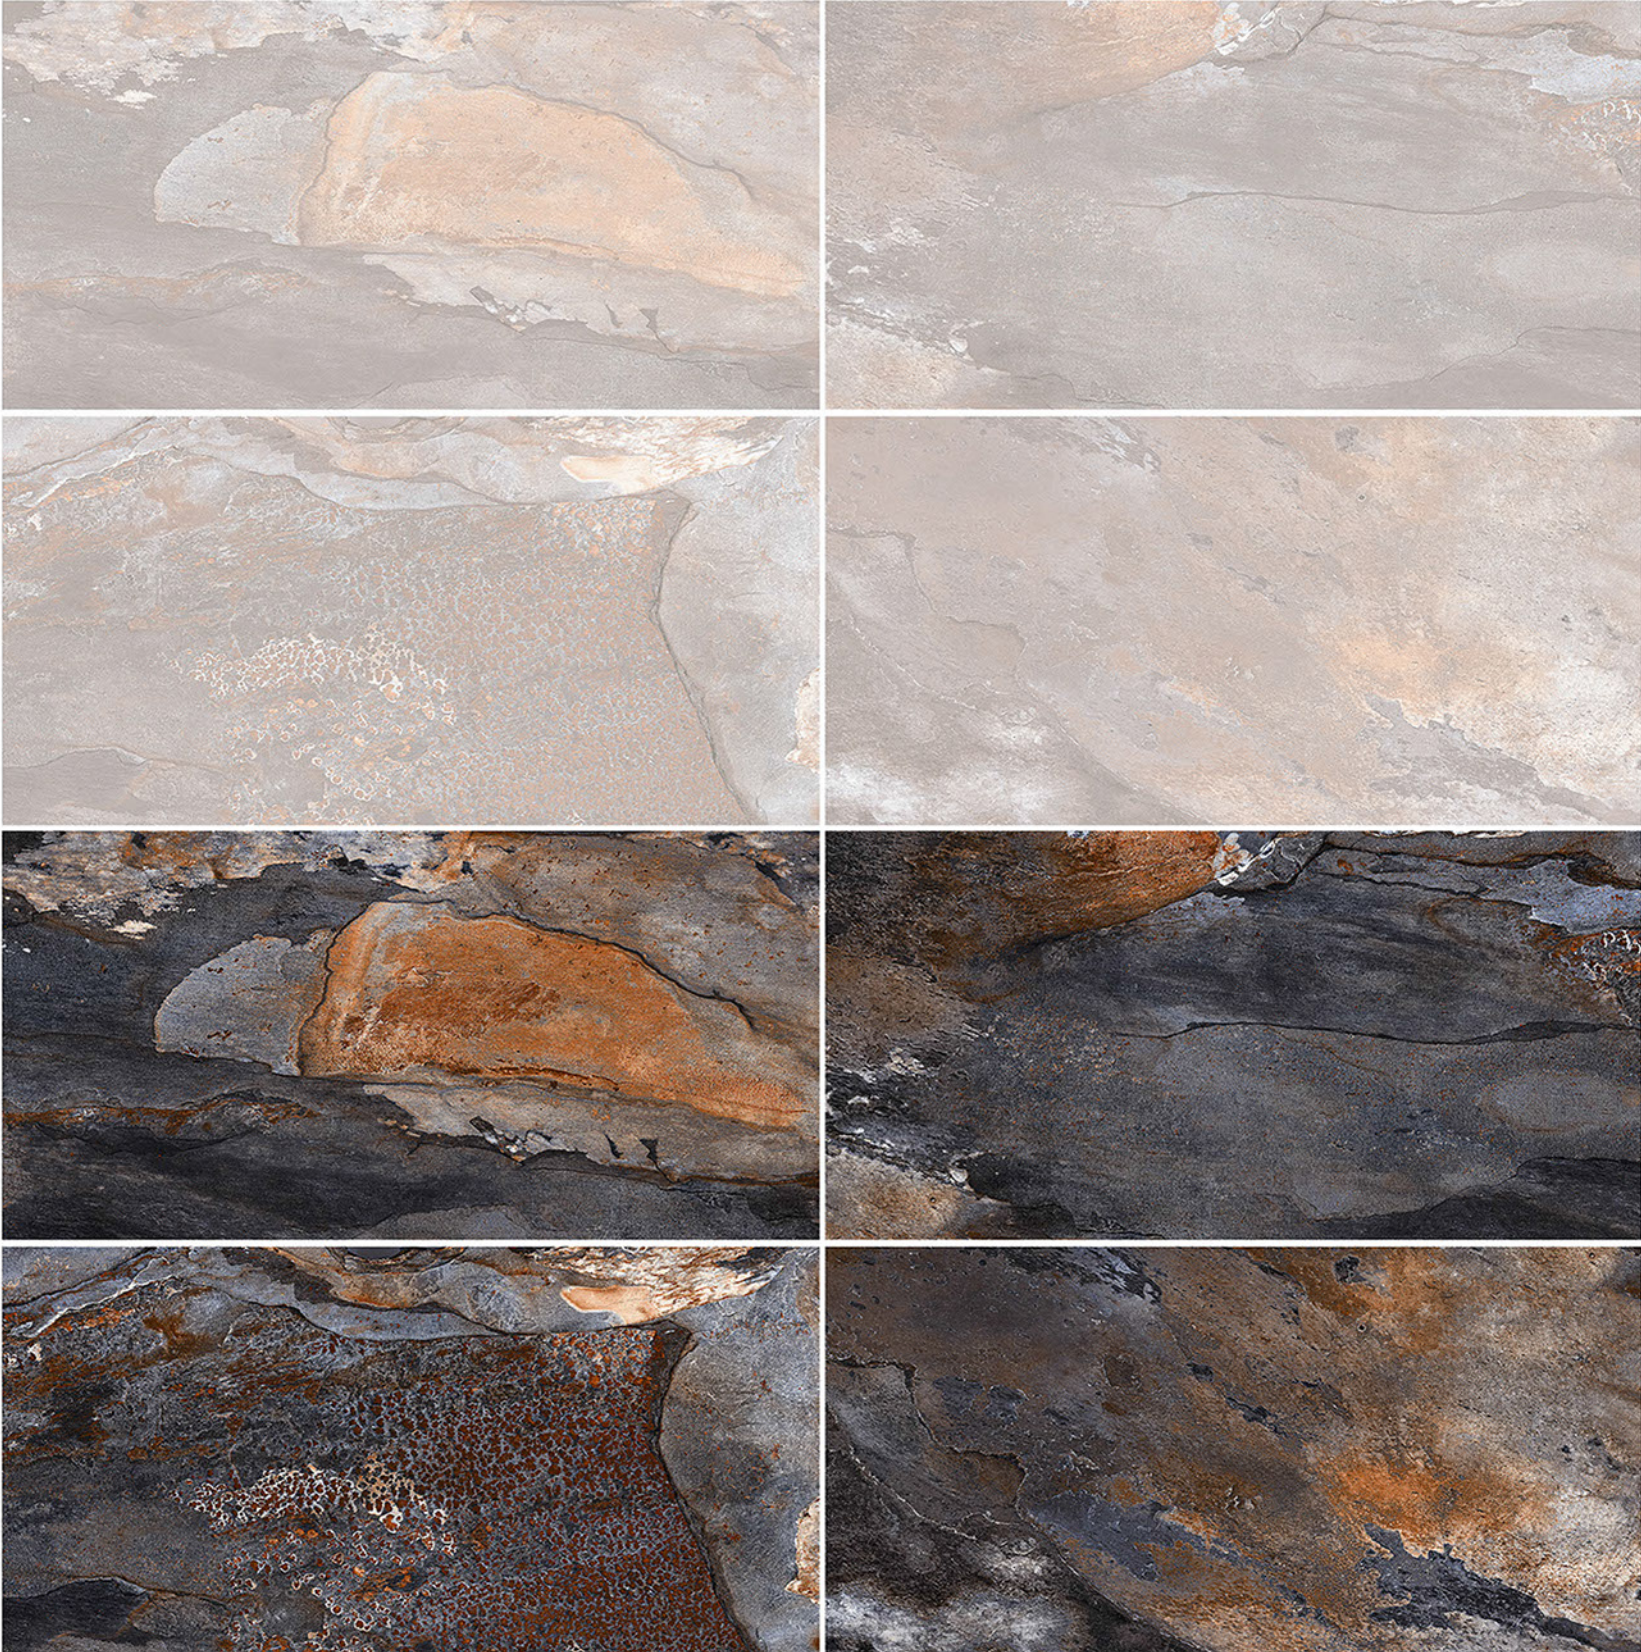

MARBLE-15-L
MARBLE-15-D

RUSTIC SERIES

MATT FINISH
300X600 MM

MARBLE-16-L
MARBLE-16-D