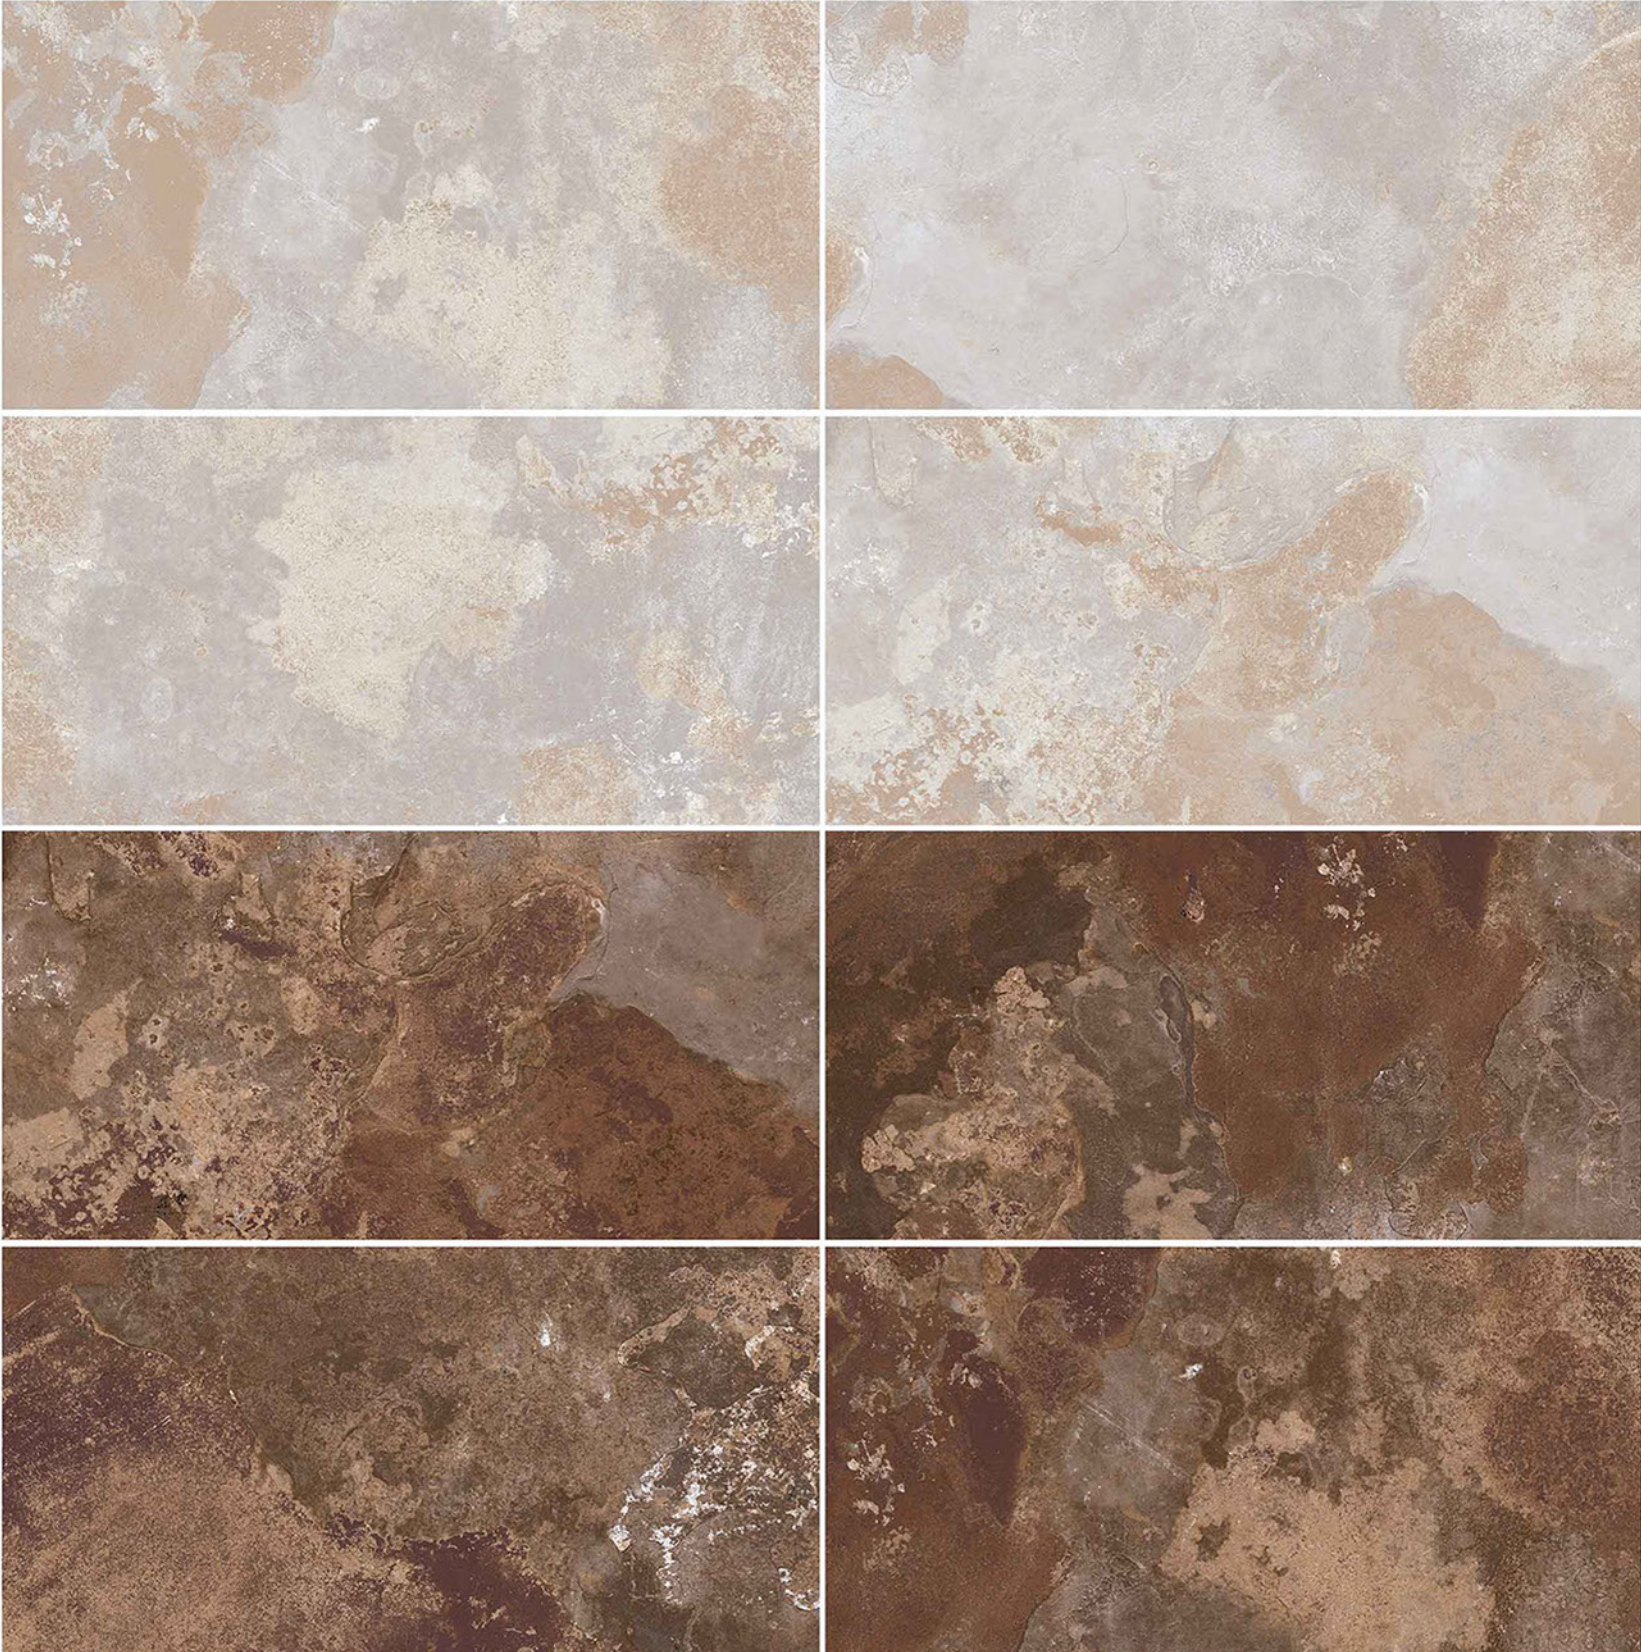

MARBLE-01-L
MARBLE-03-D

RUSTIC SERIES

MATT FINISH
300X600 MM

MARBLE-01-L
MARBLE-04-D