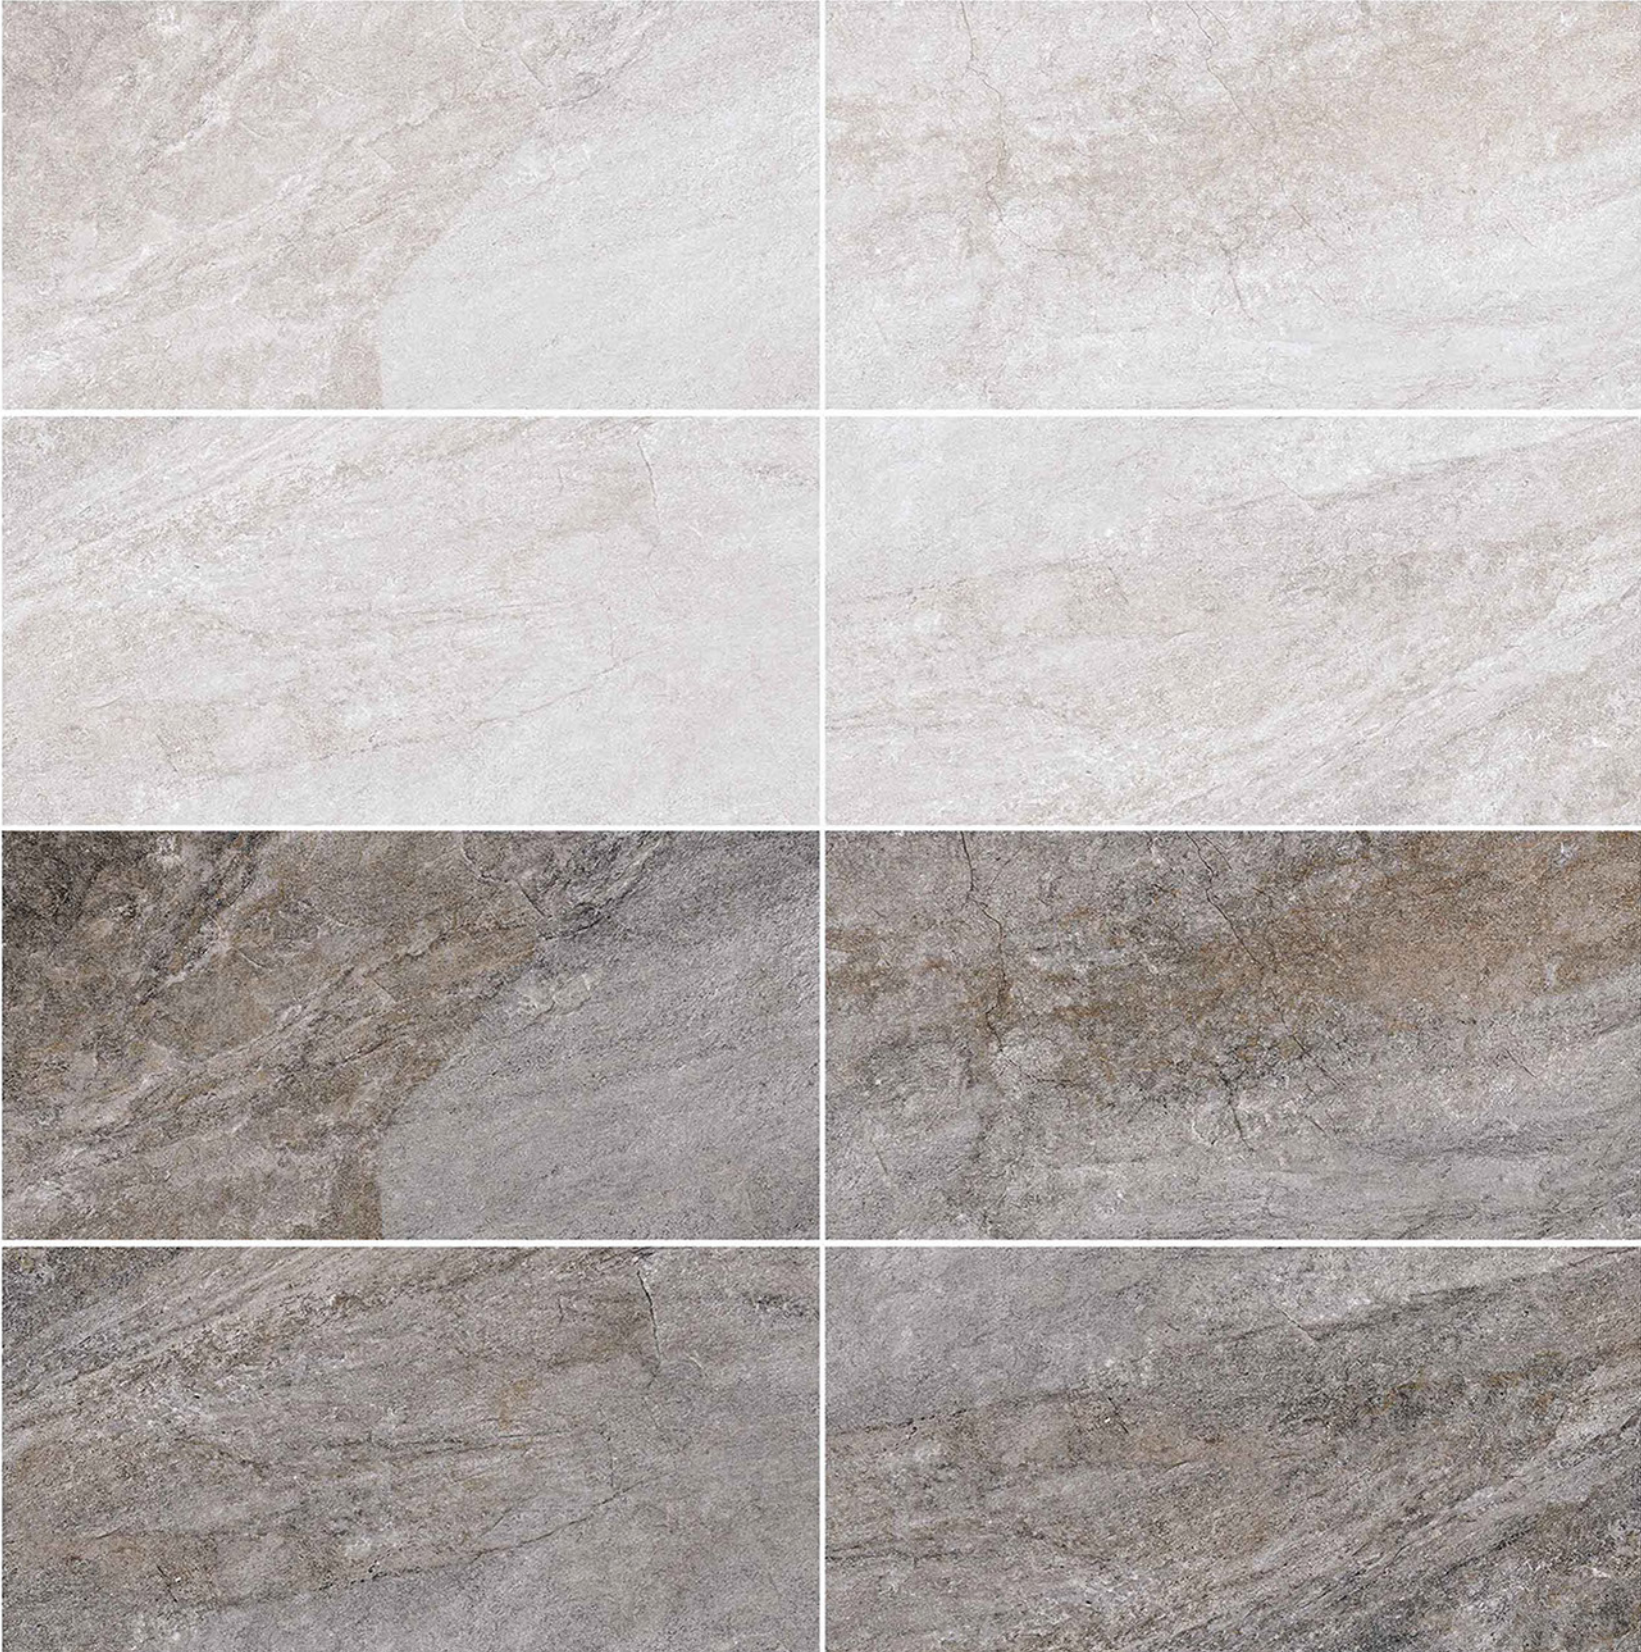

MARBLE-08-L
MARBLE-08-D

RUSTIC SERIES

MATT FINISH
300X600 MM

MARBLE-09-L
MARBLE-09-D