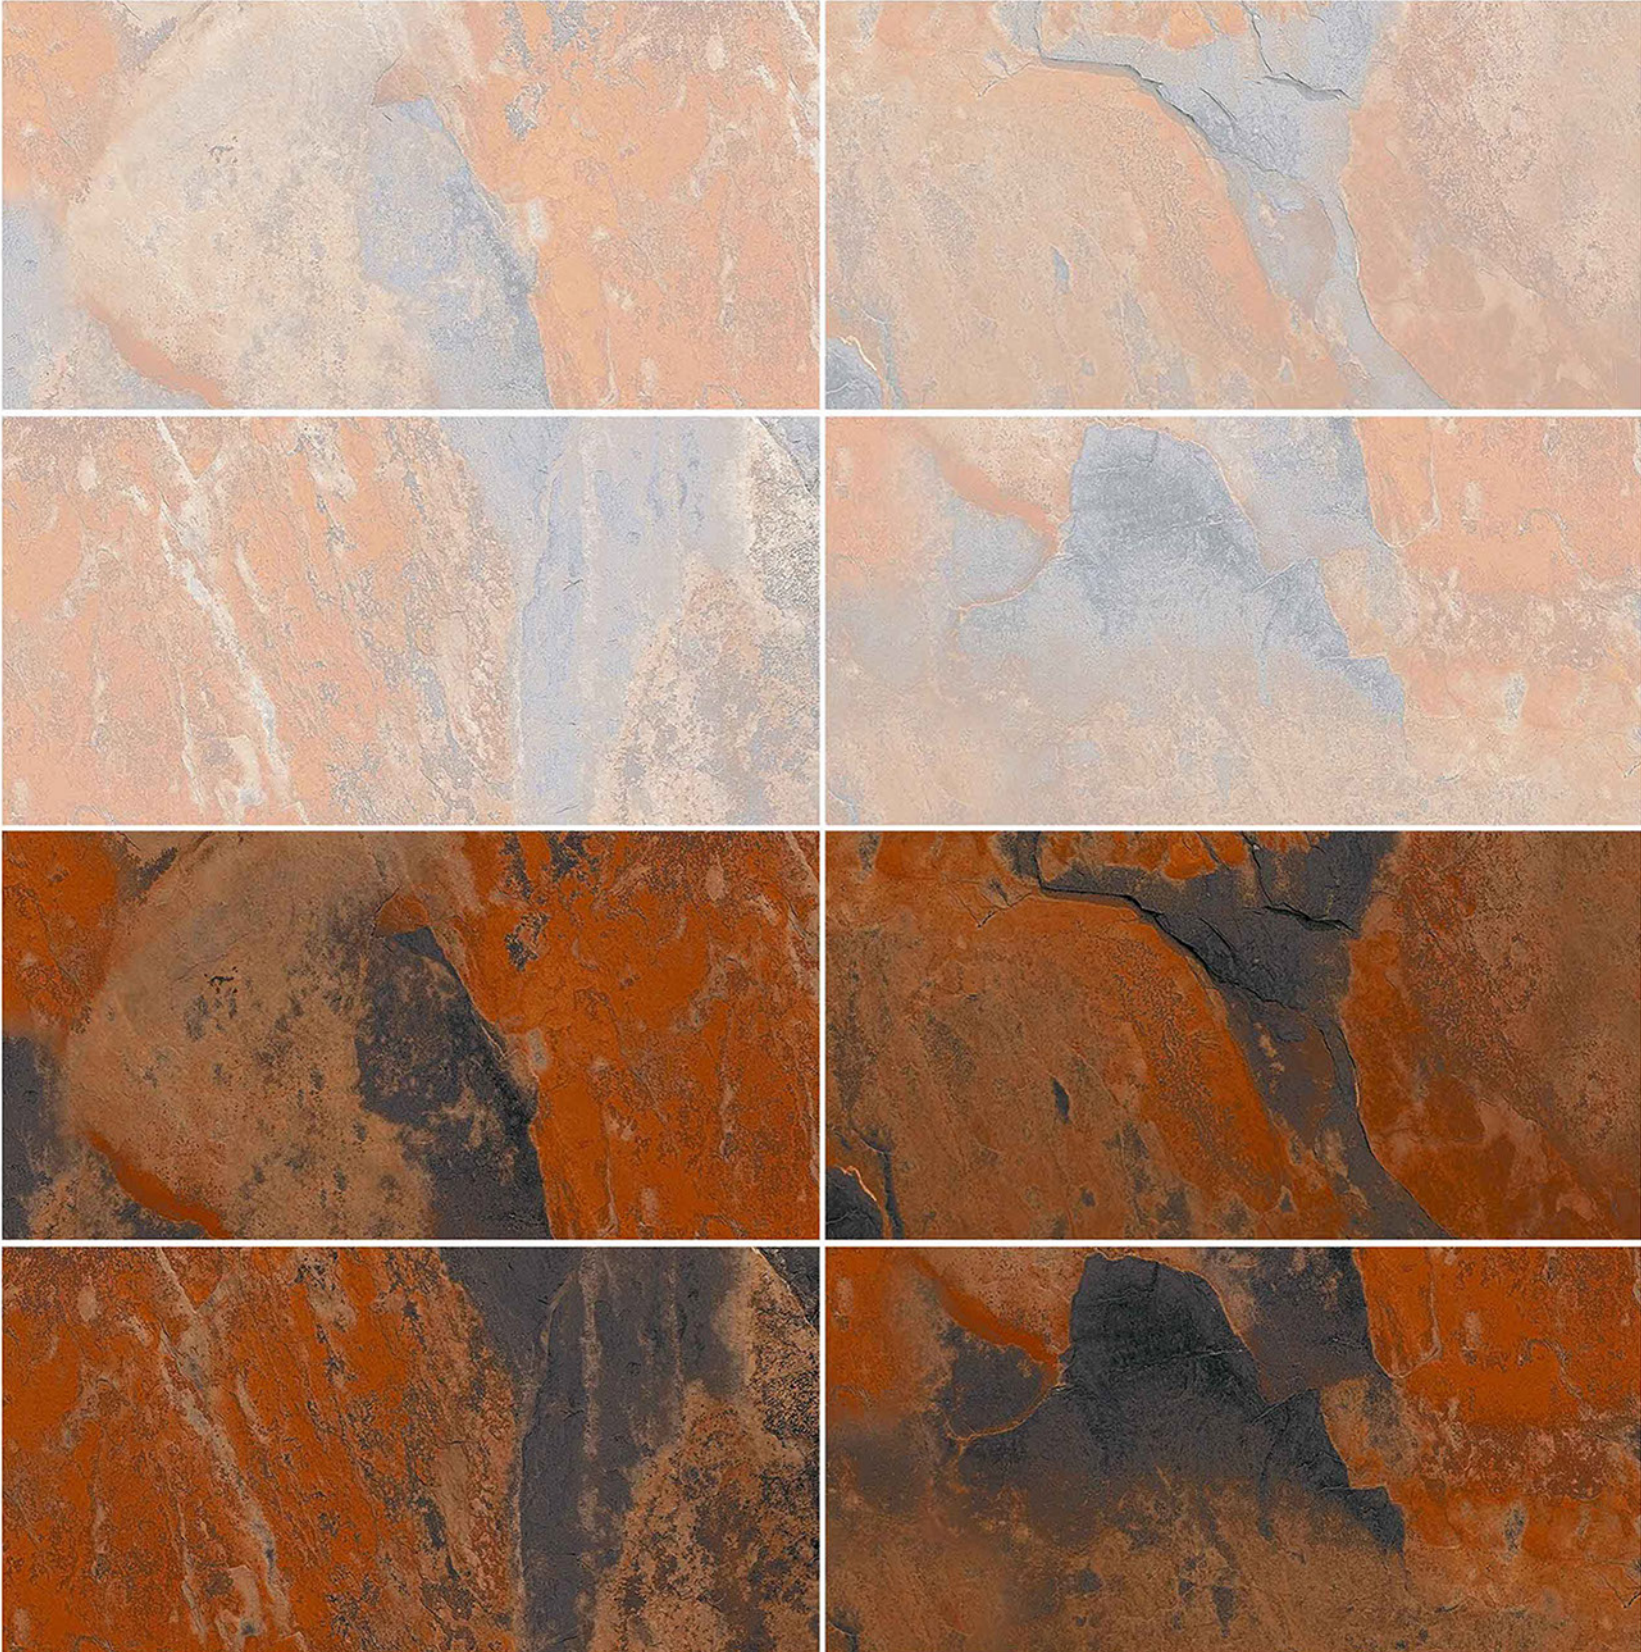

MARBLE-11-L
MARBLE-11-D

RUSTIC SERIES

MATT FINISH
300X600 MM

MARBLE-12-L
MARBLE-12-D