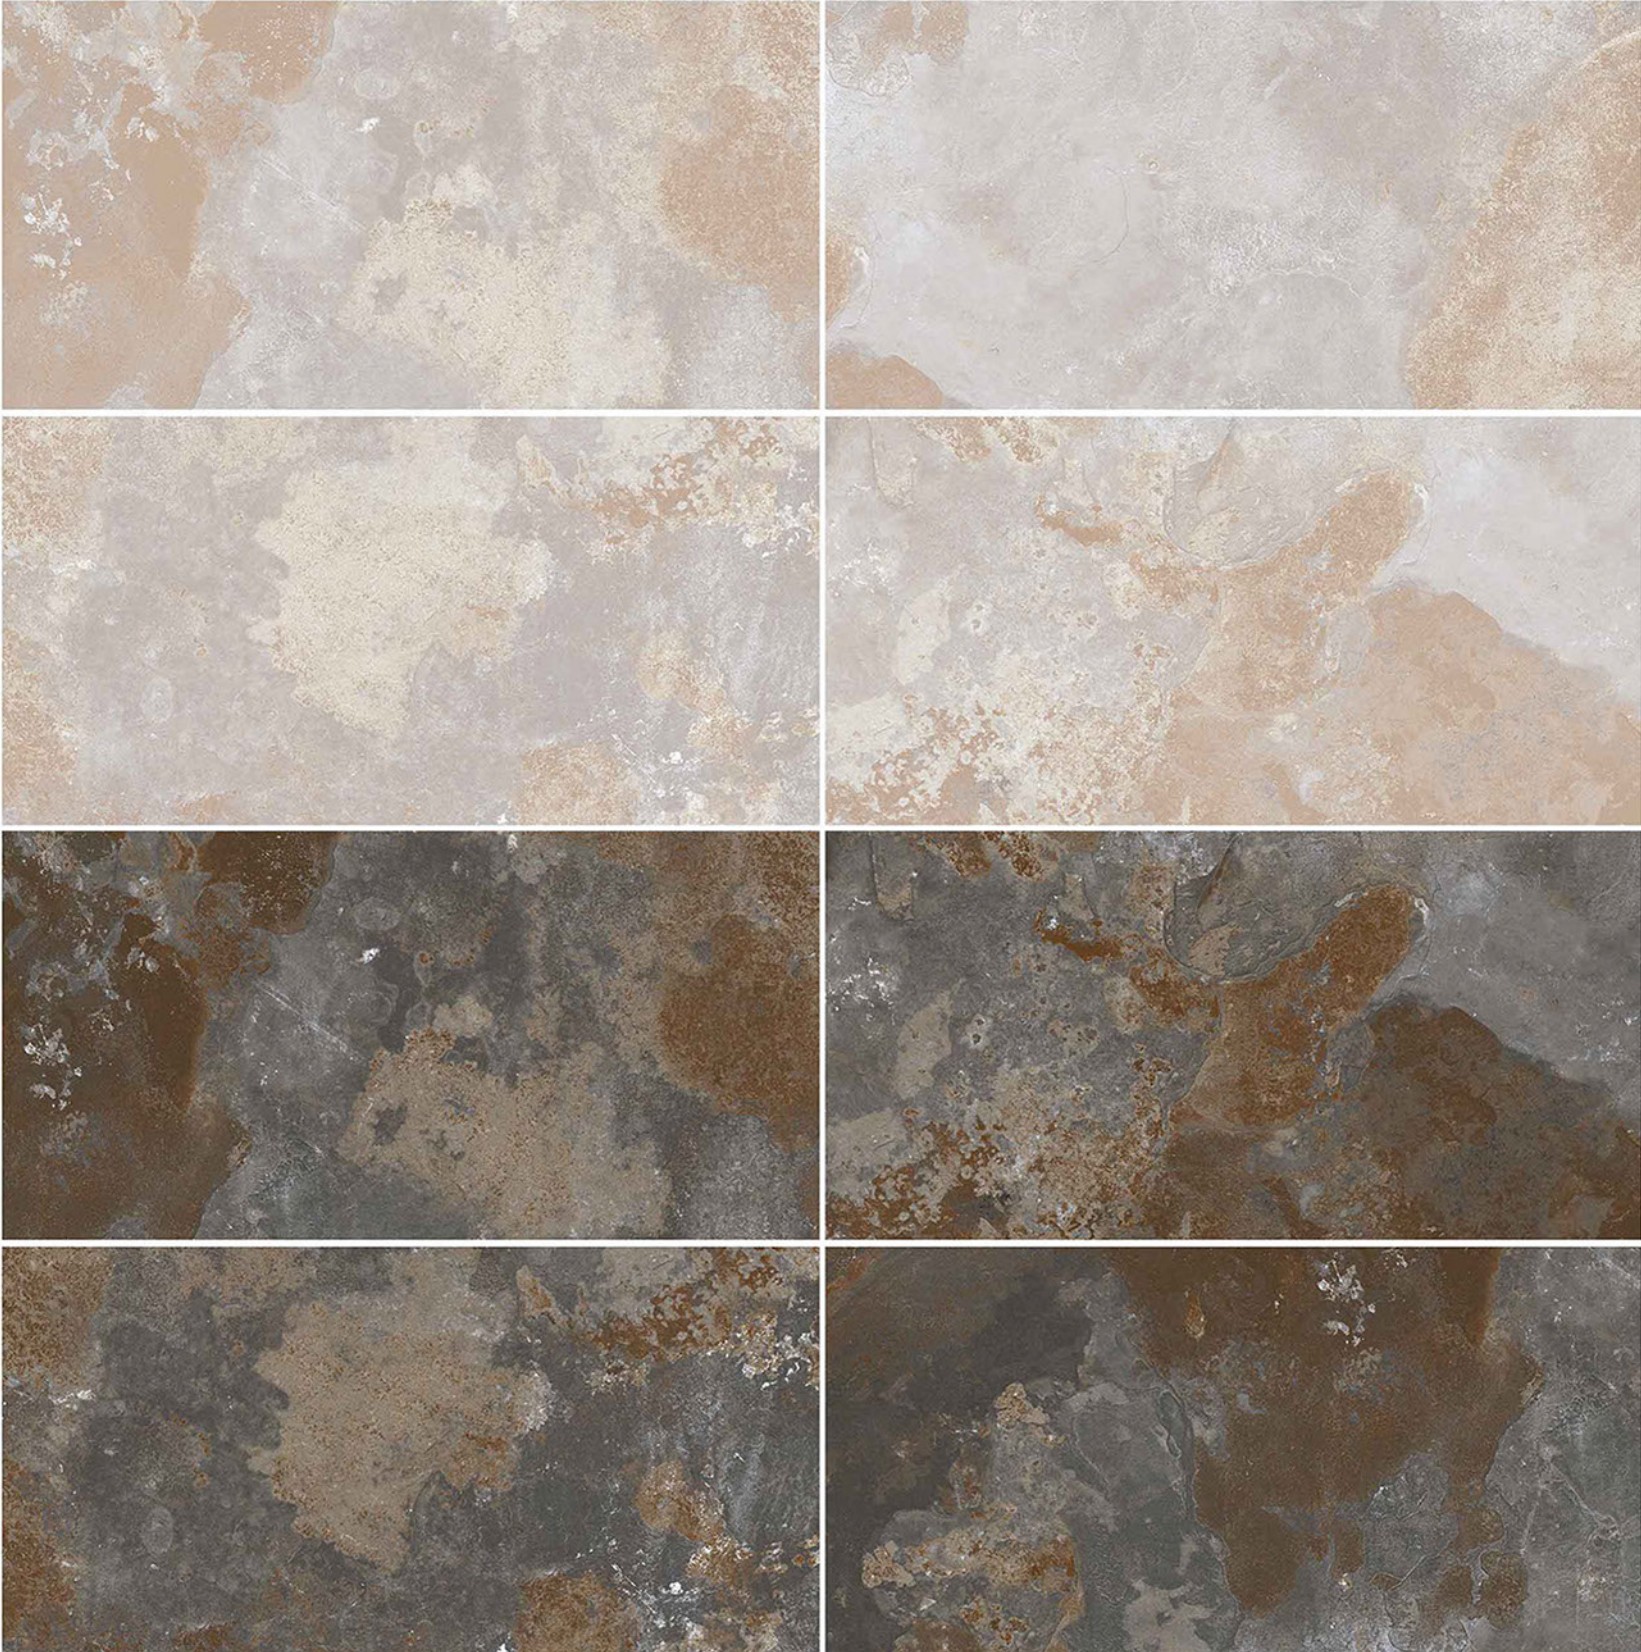

RUSTIC SERIES

MATT FINISH
300X600 MM

MARBLE-01-L
MARBLE-01-D

RUSTIC SERIES

MATT FINISH
300X600 MM

MARBLE-01-L
MARBLE-02-D

RUSTIC SERIES

MATT FINISH
300X600 MM