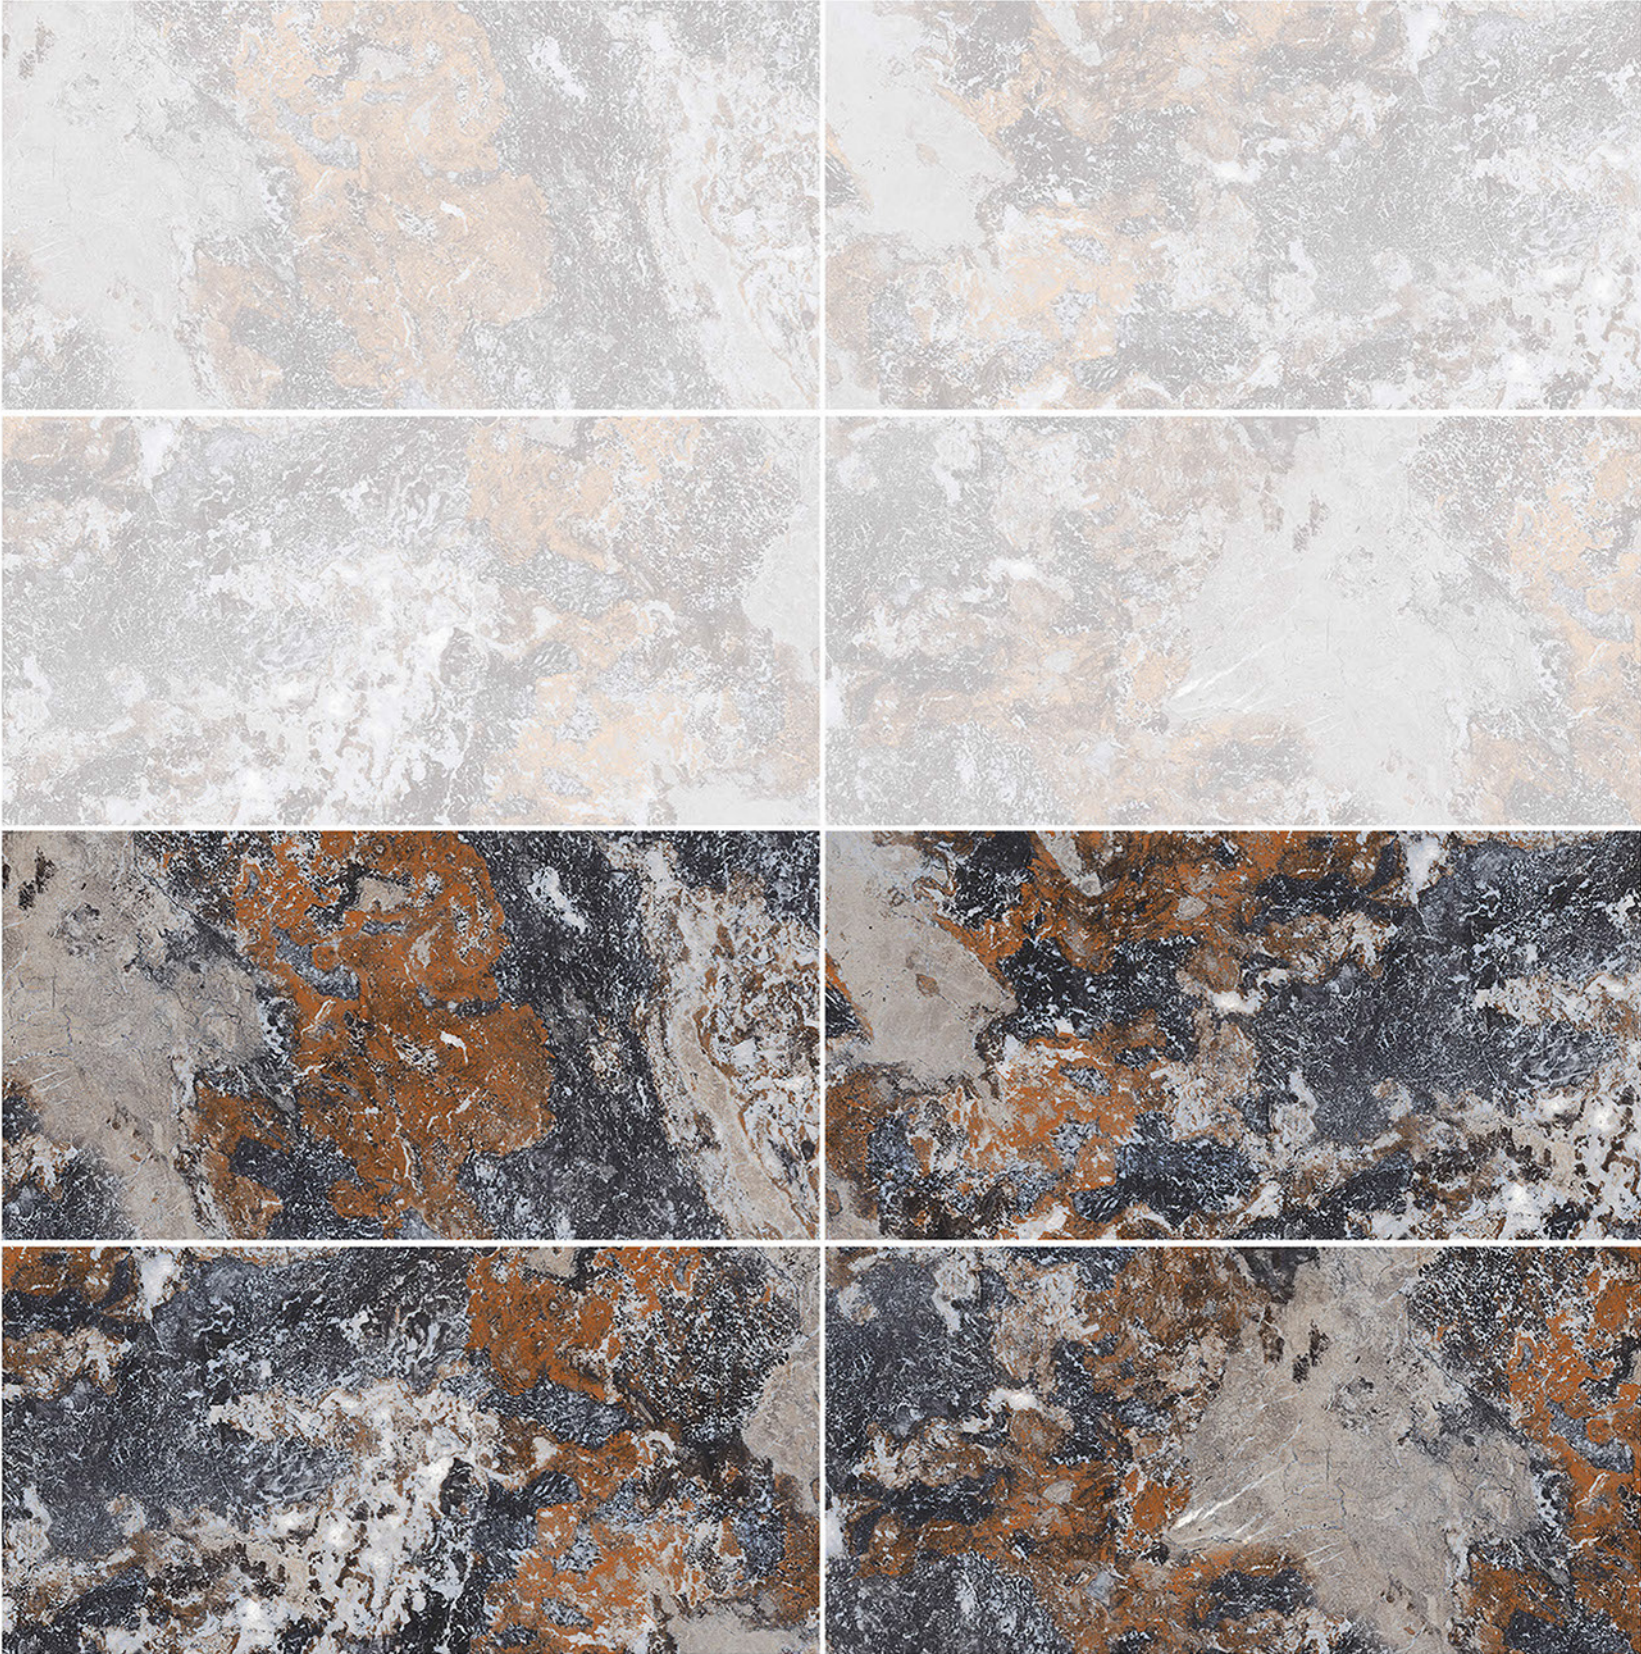

MARBLE-16-L
MARBLE-16-D

RUSTIC SERIES

MATT FINISH
300X600 MM

MARBLE-17-L
MARBLE-17-D