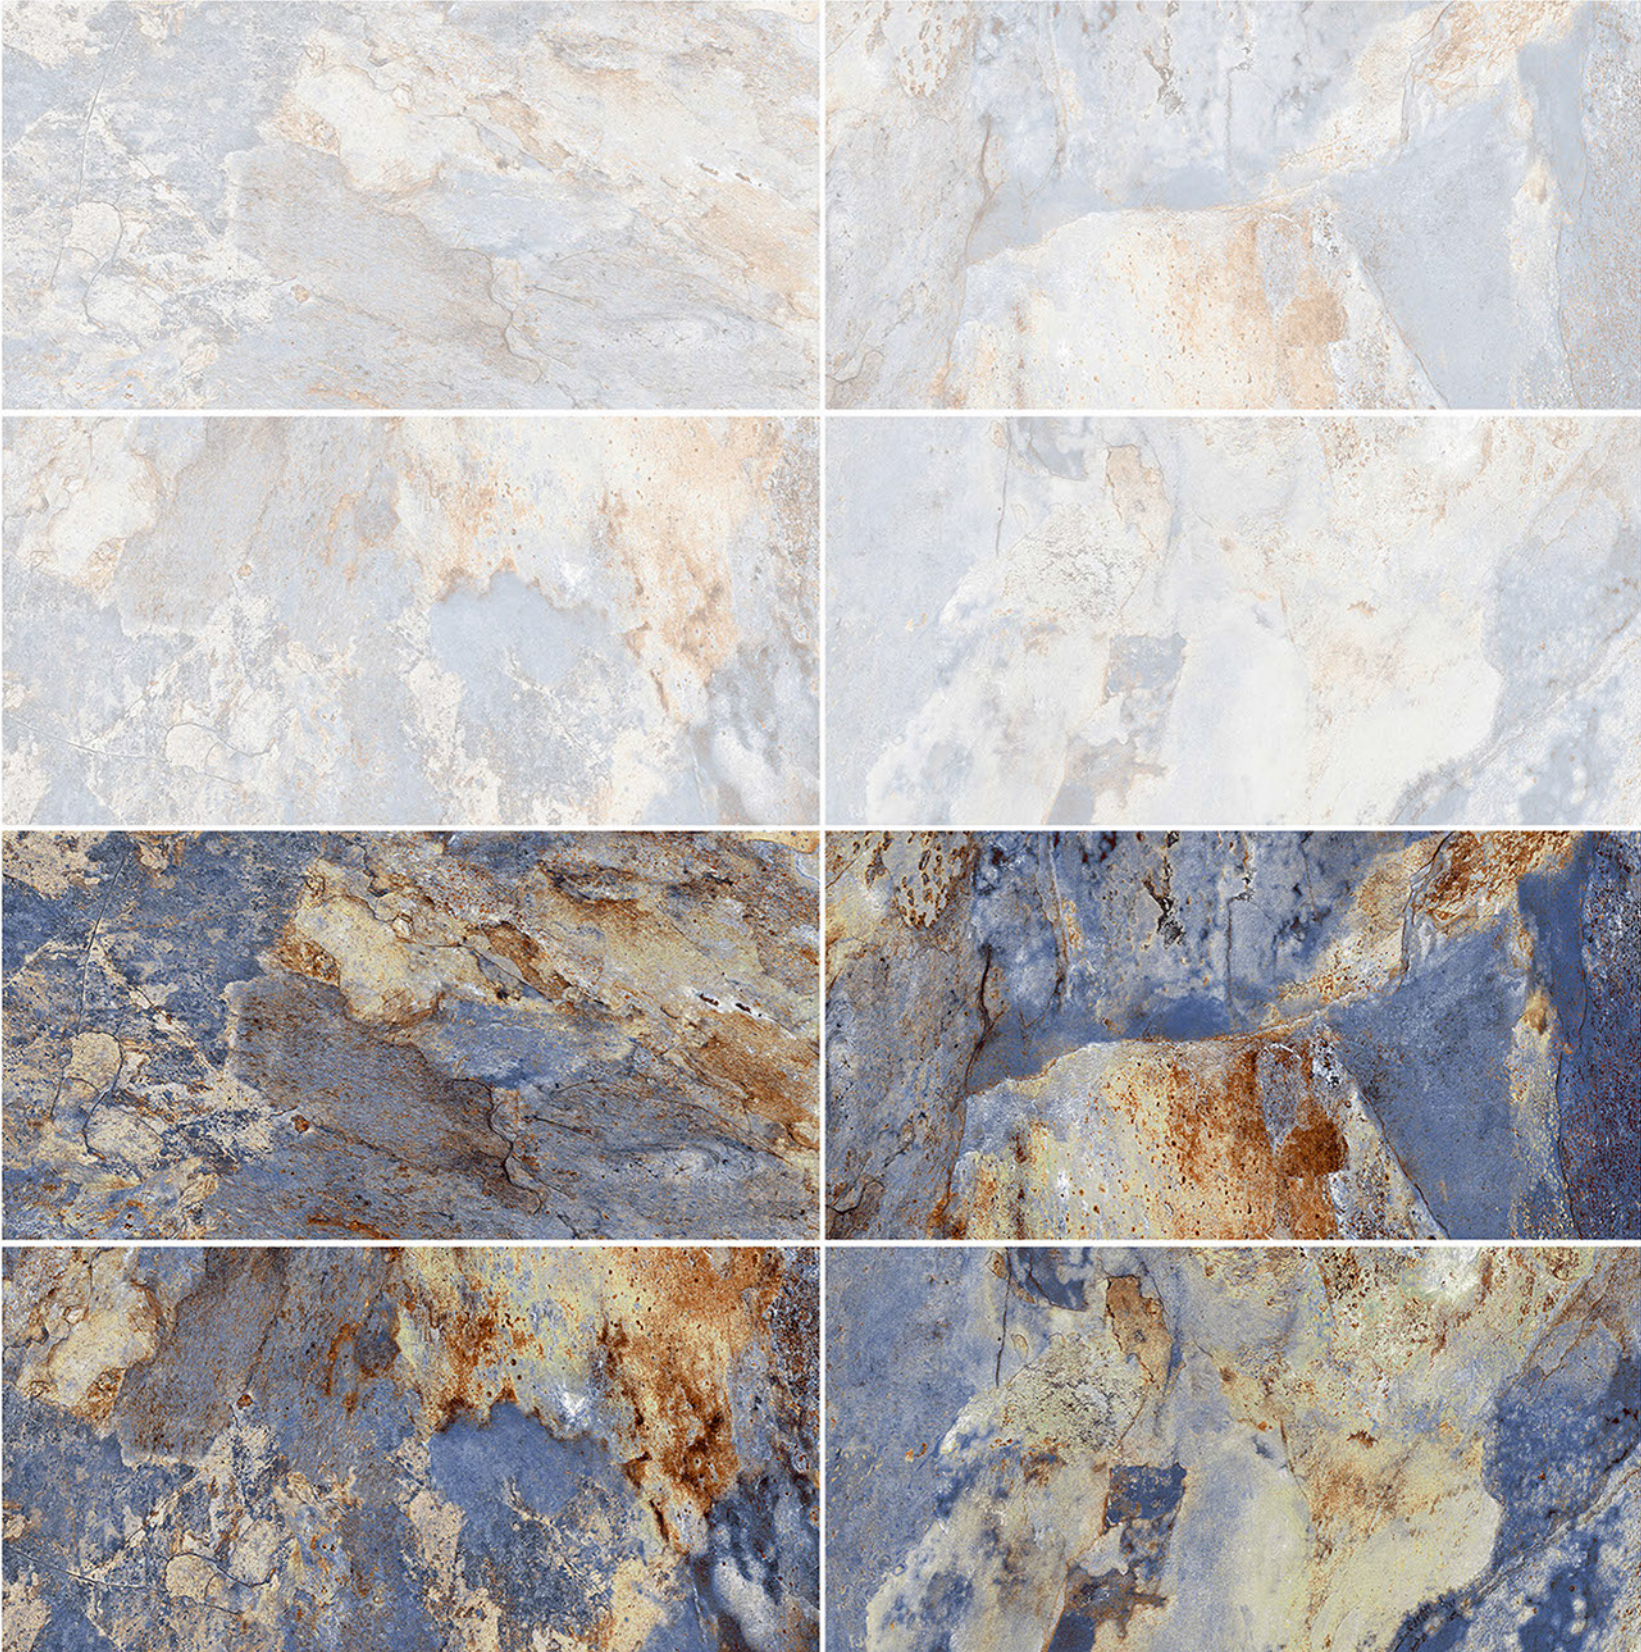

MARBLE-17-L
MARBLE-17-D

RUSTIC SERIES

MATT FINISH
300X600 MM

MARBLE-18-L
MARBLE-18-D