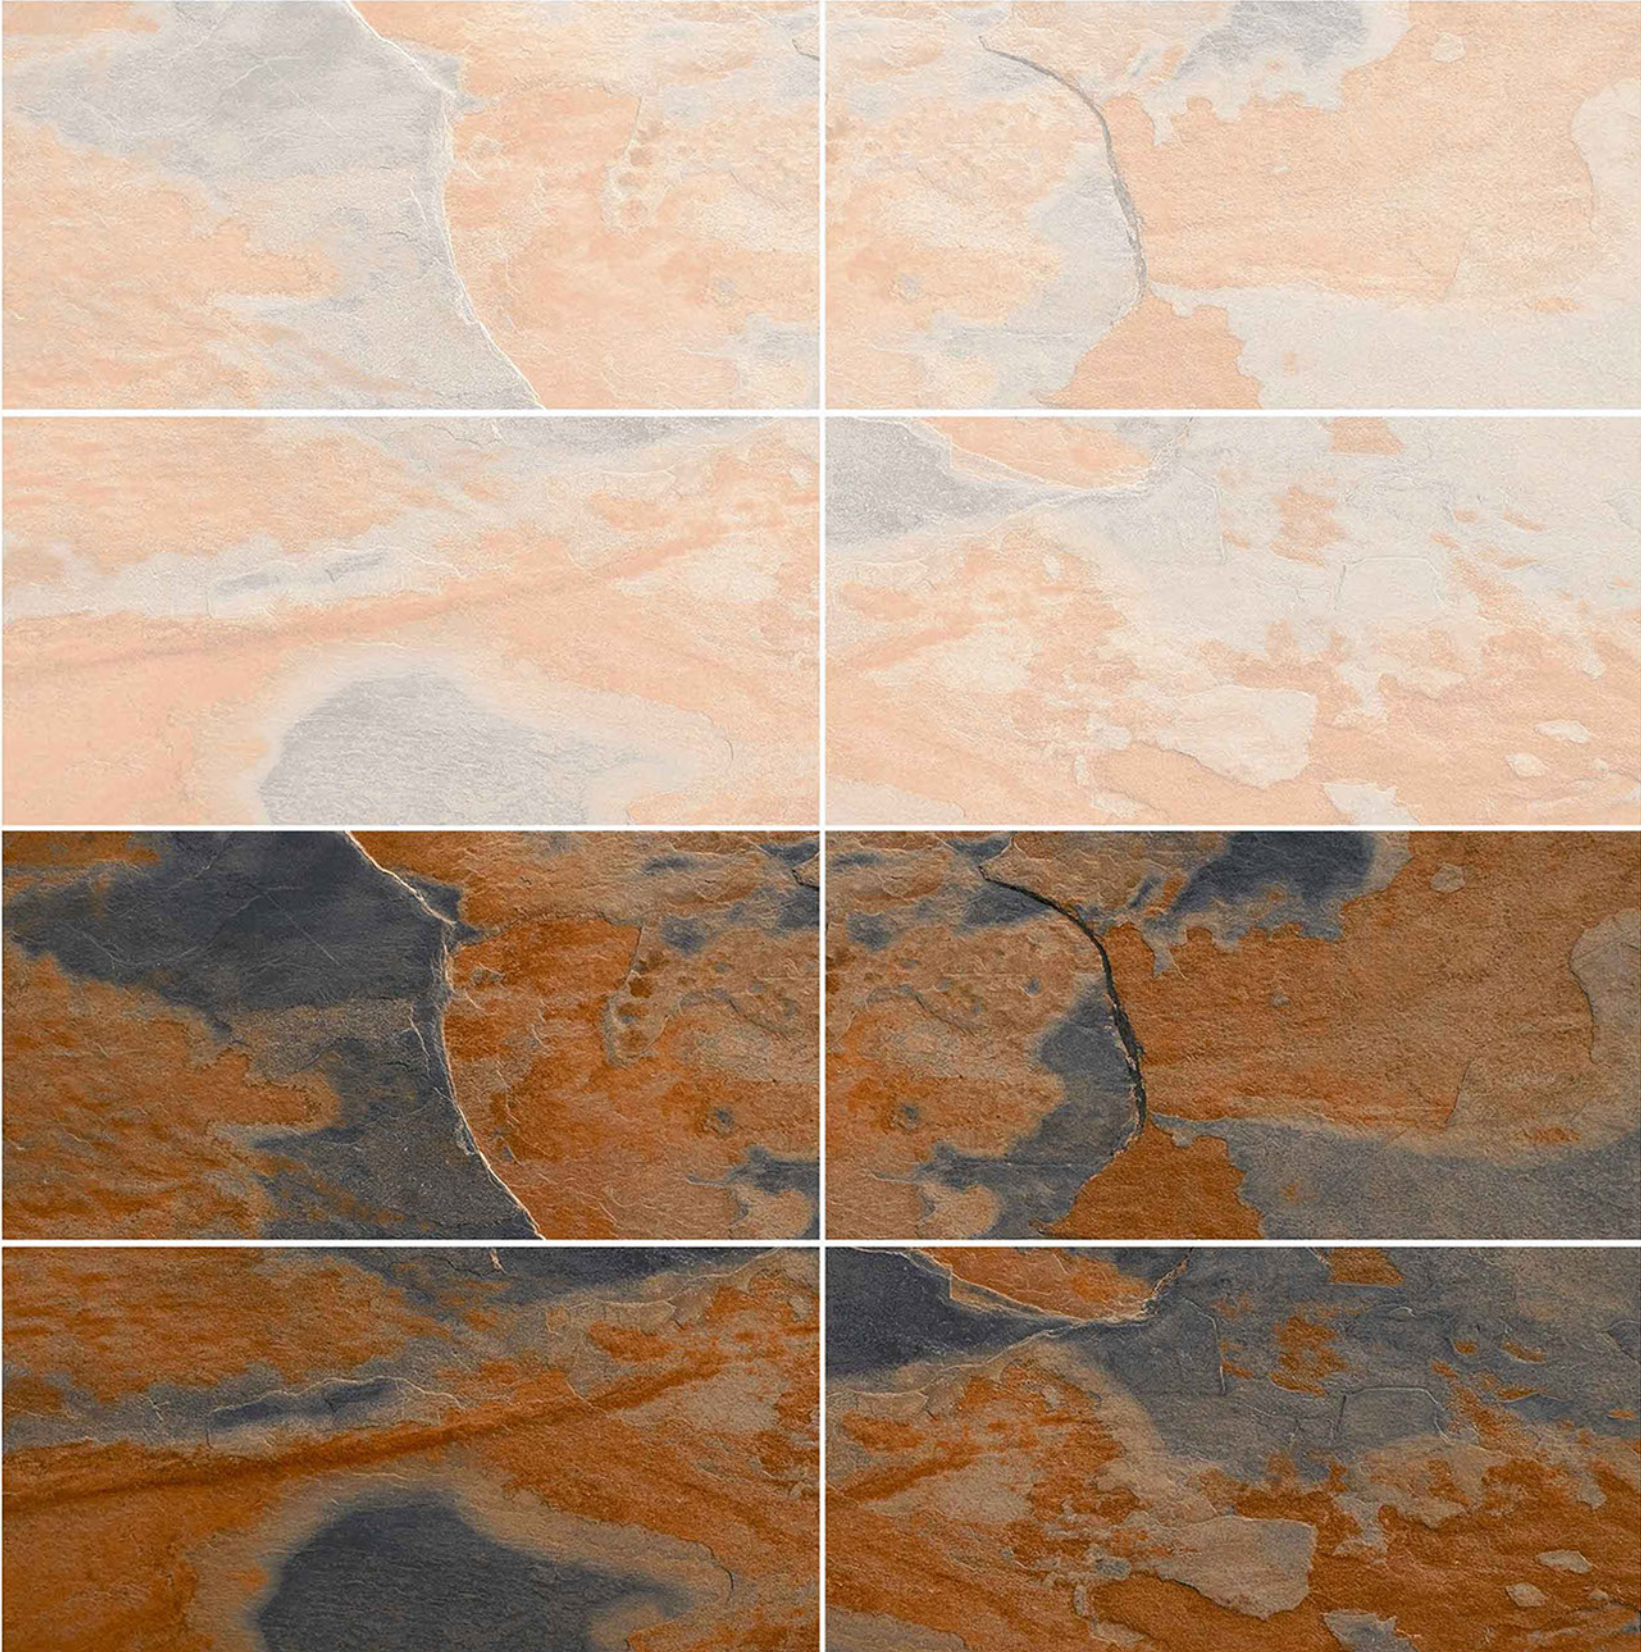

MARBLE-09-L
MARBLE-09-D

RUSTIC SERIES

MATT FINISH
300X600 MM

MARBLE-10-L
MARBLE-10-D