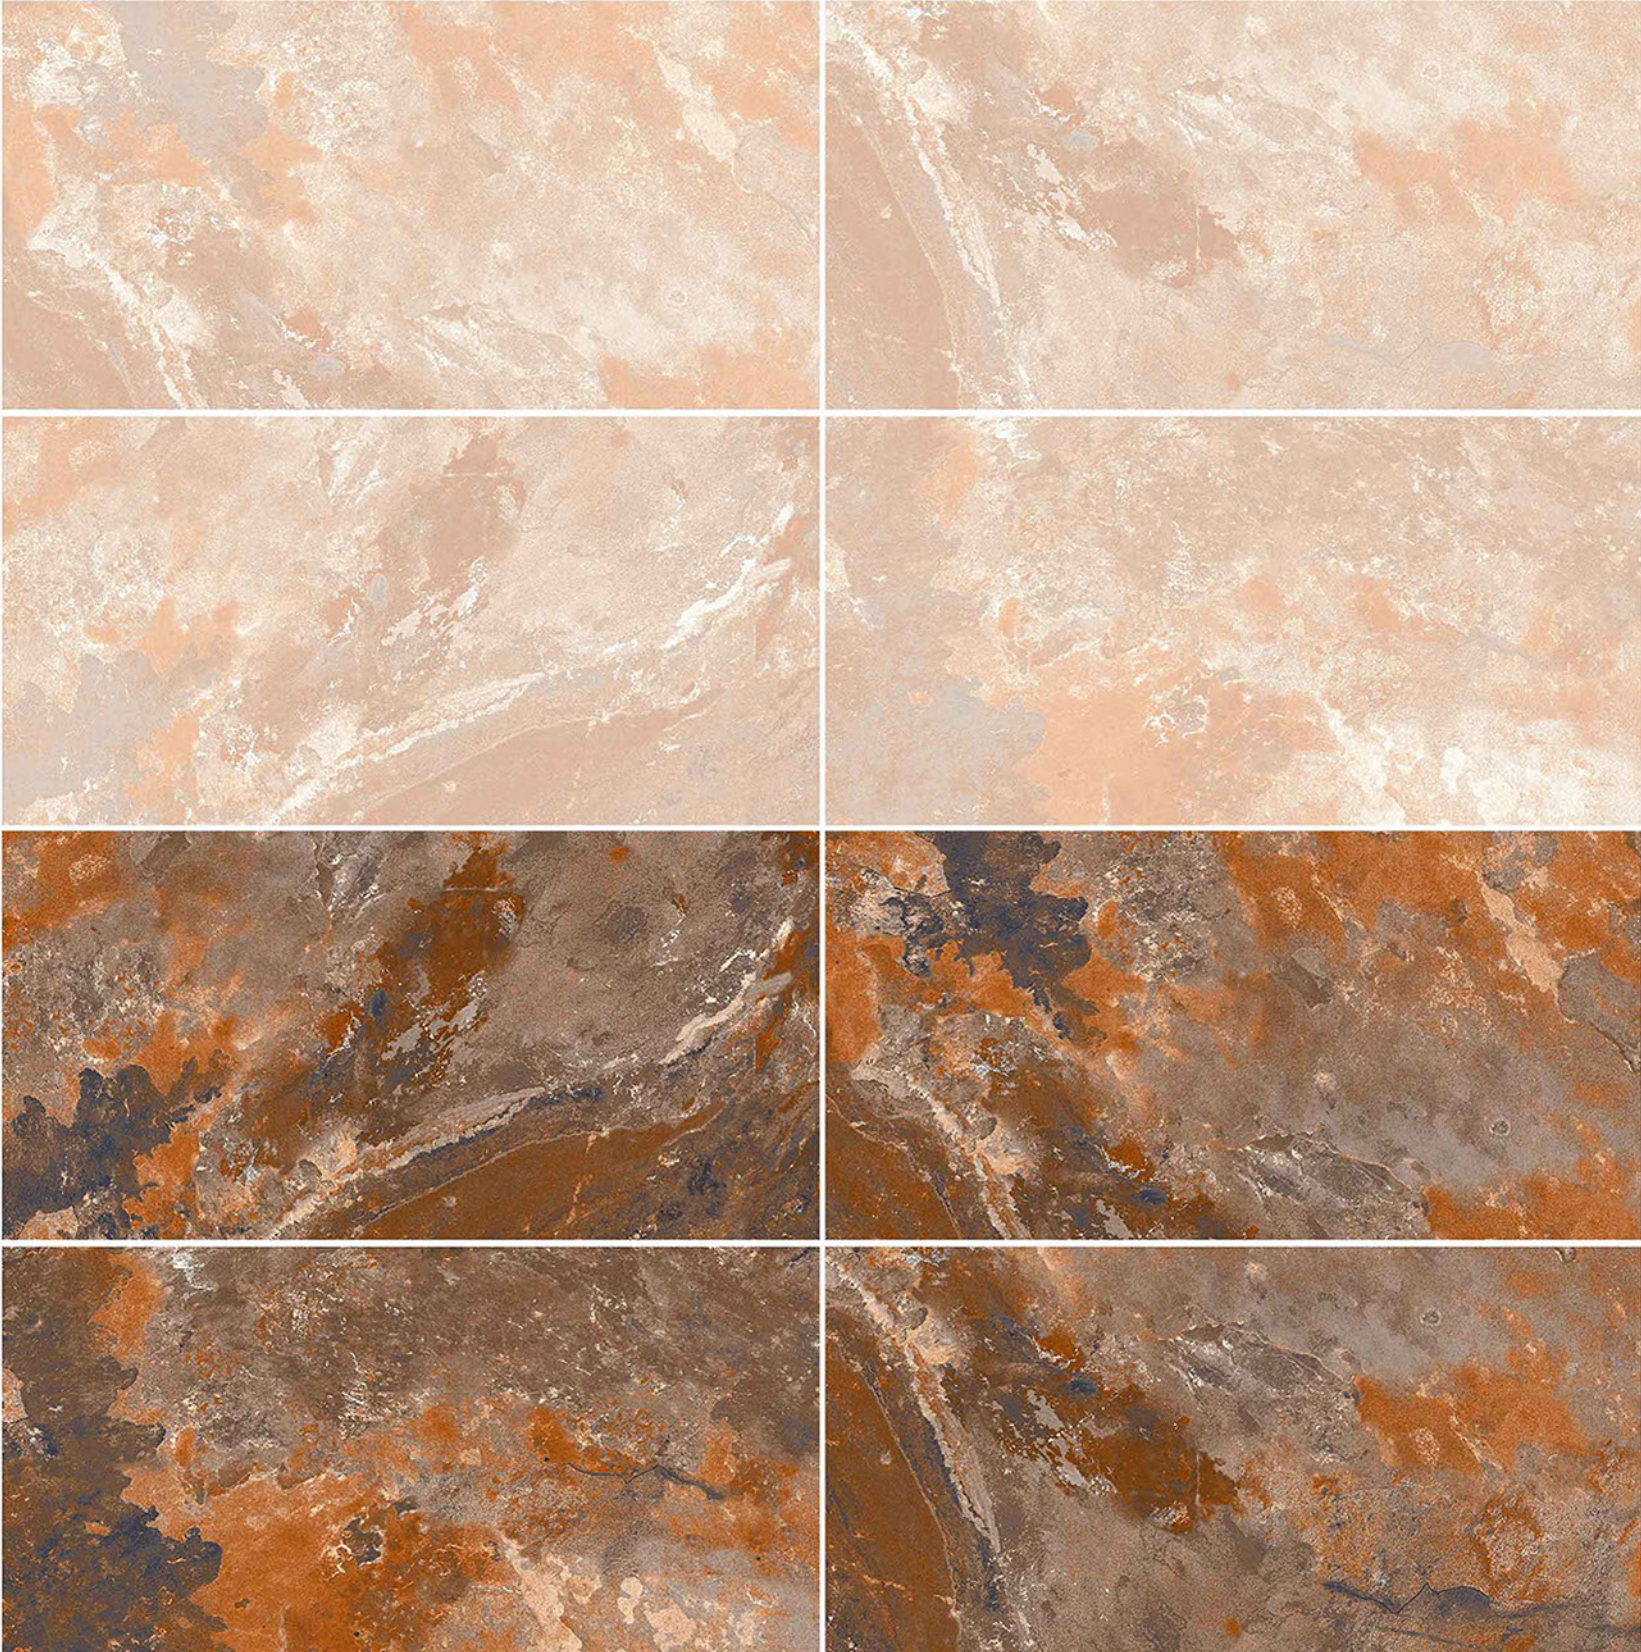

MARBLE-05-L
MARBLE-05-D

RUSTIC SERIES

MATT FINISH
300X600 MM

MARBLE-06-L
MARBLE-06-D