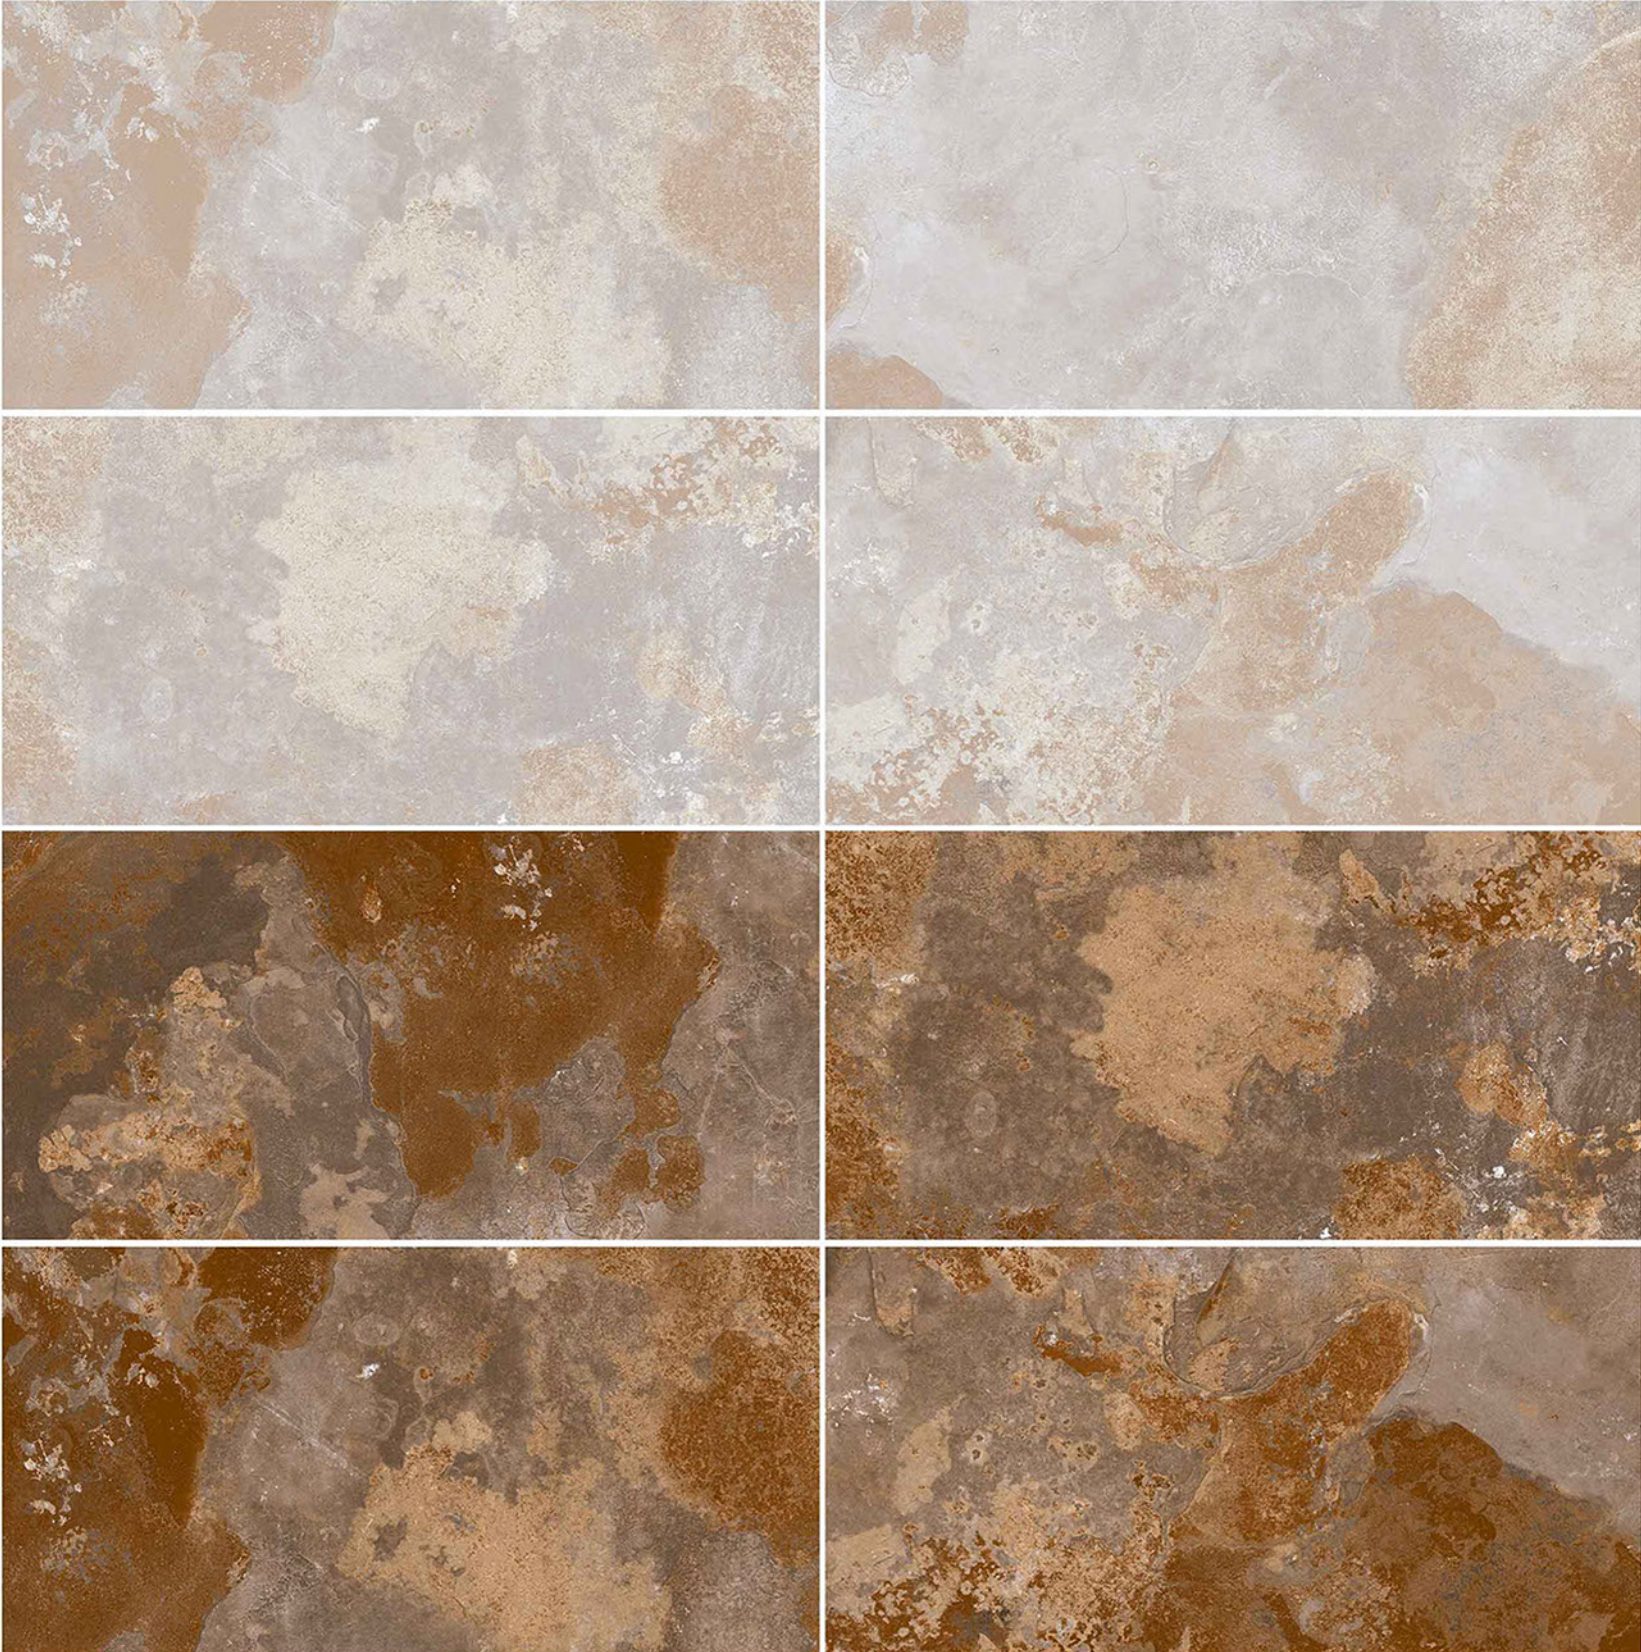

RUSTIC SERIES

MATT FINISH
300X600 MM

MARBLE-01-L
MARBLE-01-D

RUSTIC SERIES

MATT FINISH
300X600 MM

MARBLE-01-L
MARBLE-02-D

RUSTIC SERIES

MATT FINISH
300X600 MM