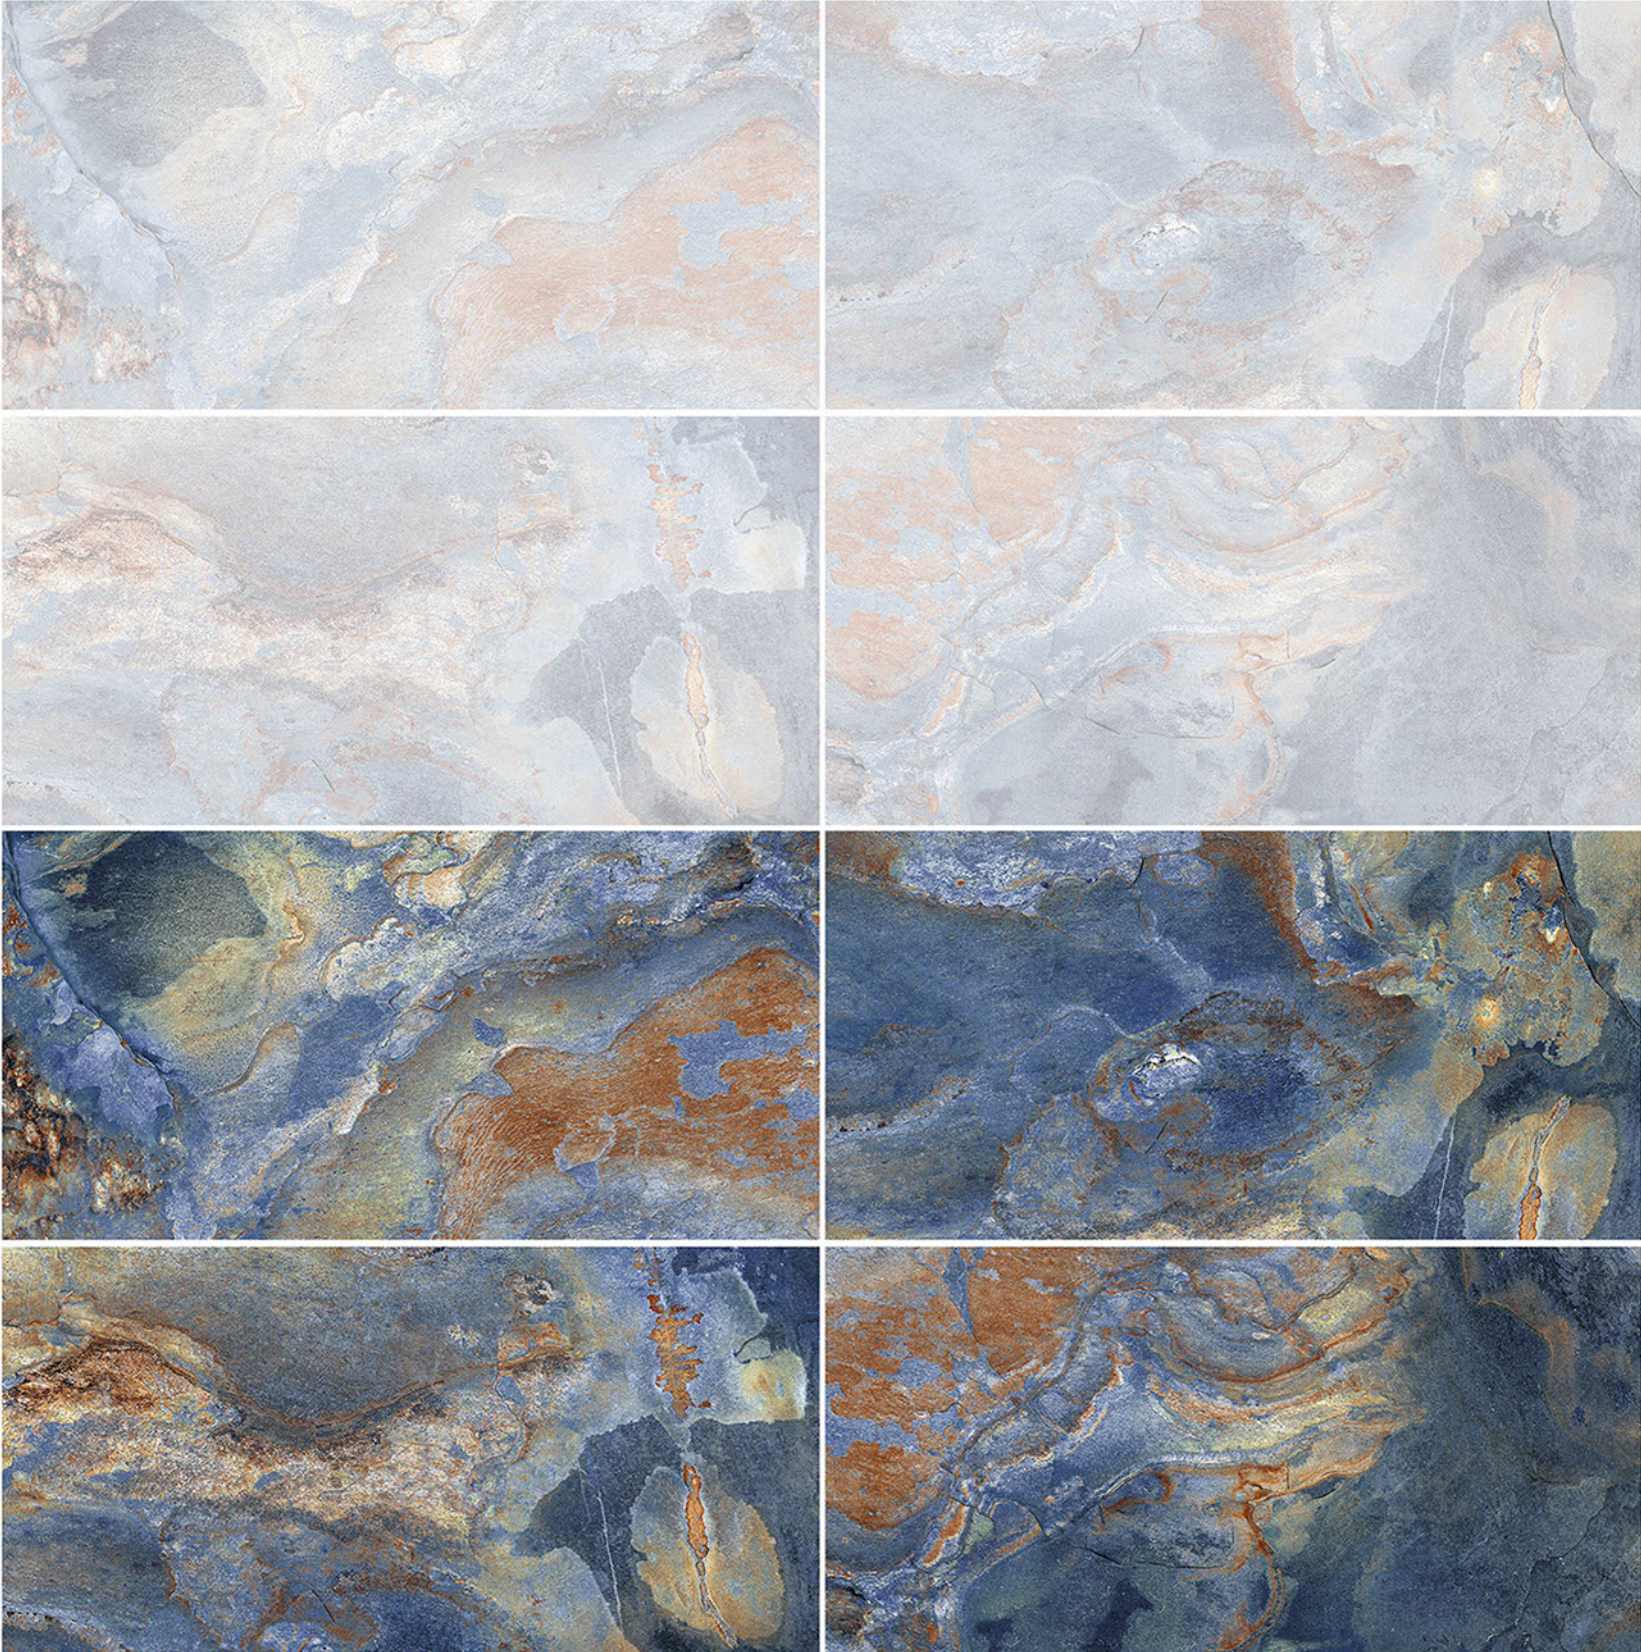

MARBLE-14-L
MARBLE-14-D

RUSTIC SERIES

MATT FINISH
300X600 MM

MARBLE-15-L
MARBLE-15-D