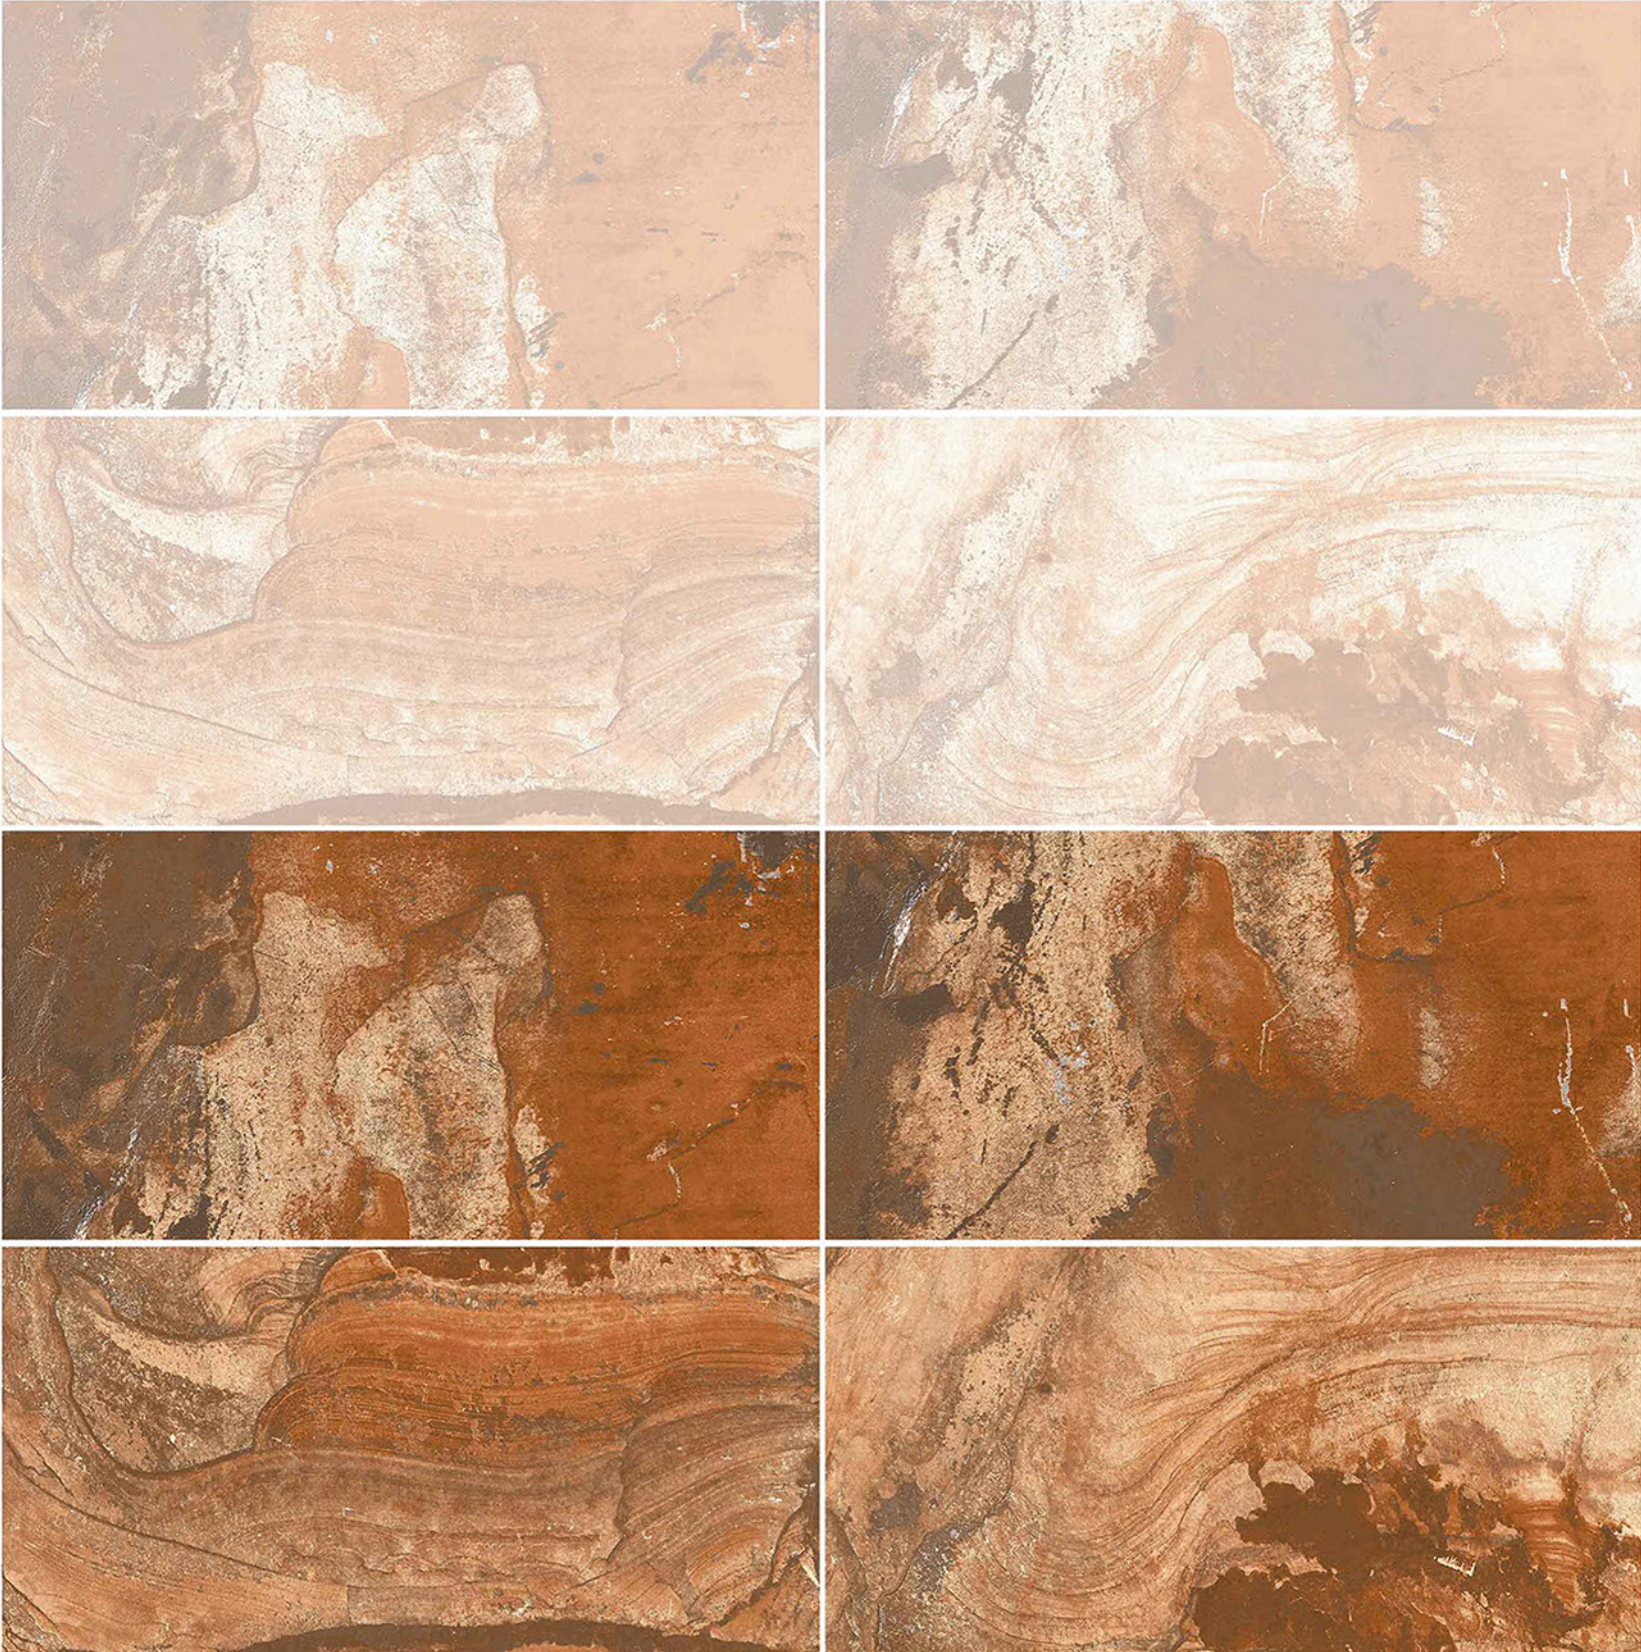

MARBLE-13-L
MARBLE-13-D

RUSTIC SERIES

MATT FINISH
300X600 MM

MARBLE-14-L
MARBLE-14-D