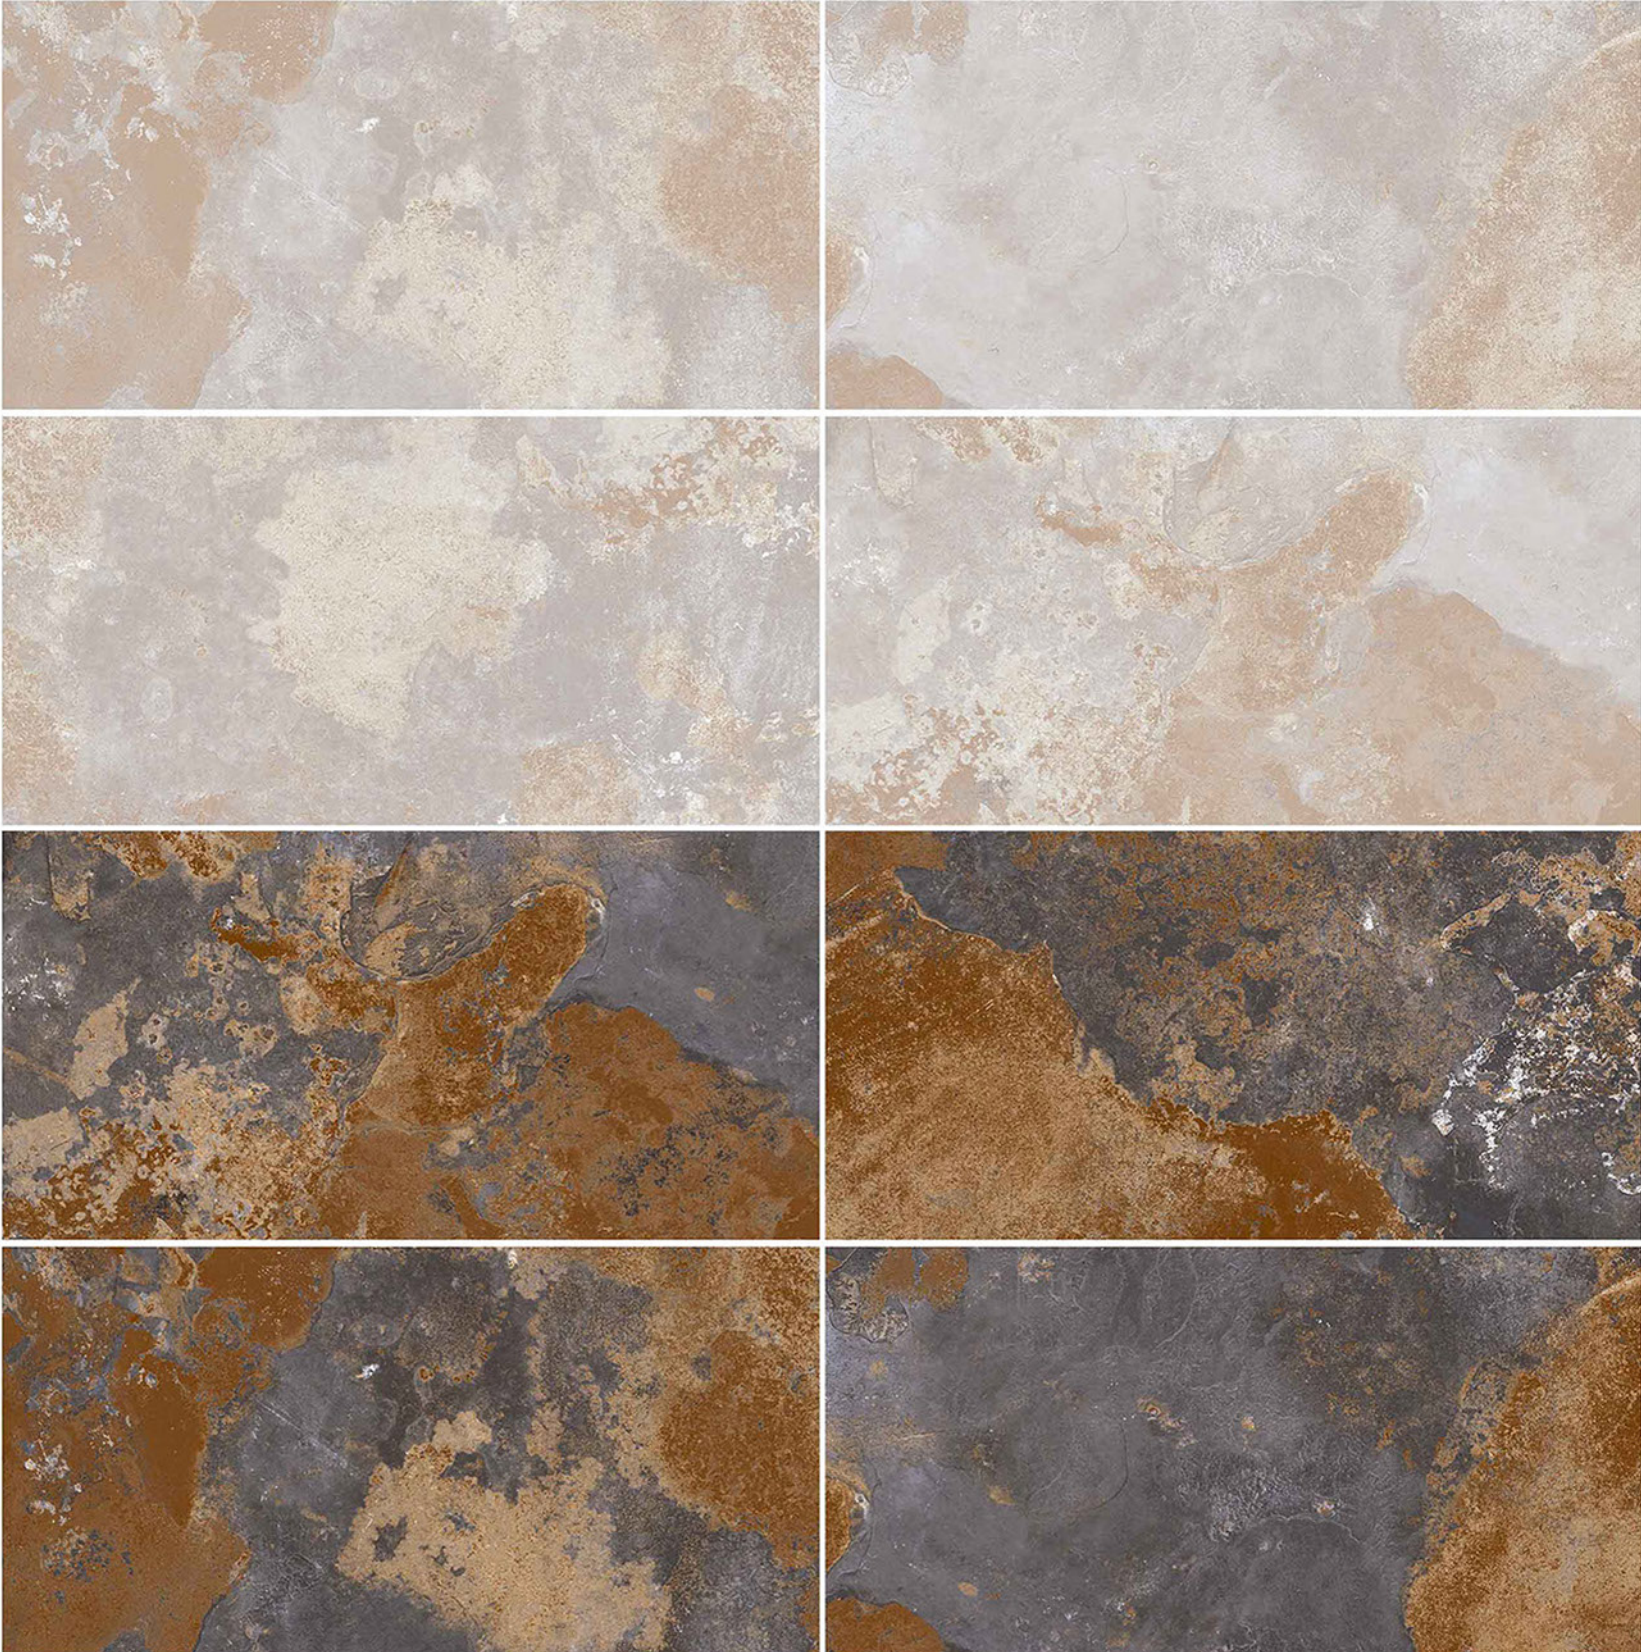

RUSTIC SERIES

MATT FINISH
300X600 MM

MARBLE-01-L
MARBLE-01-D

RUSTIC SERIES

MATT FINISH
300X600 MM

MARBLE-01-L
MARBLE-02-D

RUSTIC SERIES

MATT FINISH
300X600 MM